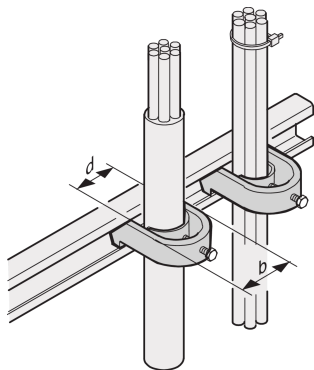

C-Rail Cable Shell, for Cable Bundle 22 ... 26 mm

KATALOGNUMMER

20118-776

C-Rails are for better cable management. Installation generally behind the 19" uprights. They are compatible with standard cable clabs.

CERTIFICERINGER

FUNKTIONER

For mounting of cables on C-profiles and cable support rails

PRODUKTEGENSKABER

Finish: Tin Plated

Pakke mængde: 10

Materiale: Stål

Produktfamilie: Varistar CP