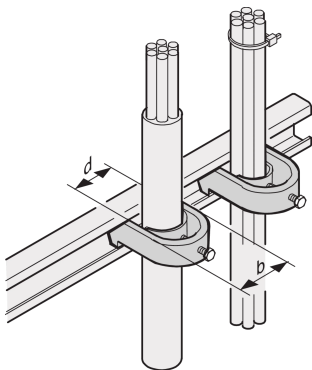

# C-Rail Cable Shell, for Cable Bundle 46 ... 50 mm

## KATALOGNUMMER

20118-778

C-Rails are for better cable management. Installation generally behind the 19" uprights. They are compatible with standard cable clabs.

## FUNKTIONER

For mounting of cables on C-profiles and cable support rails