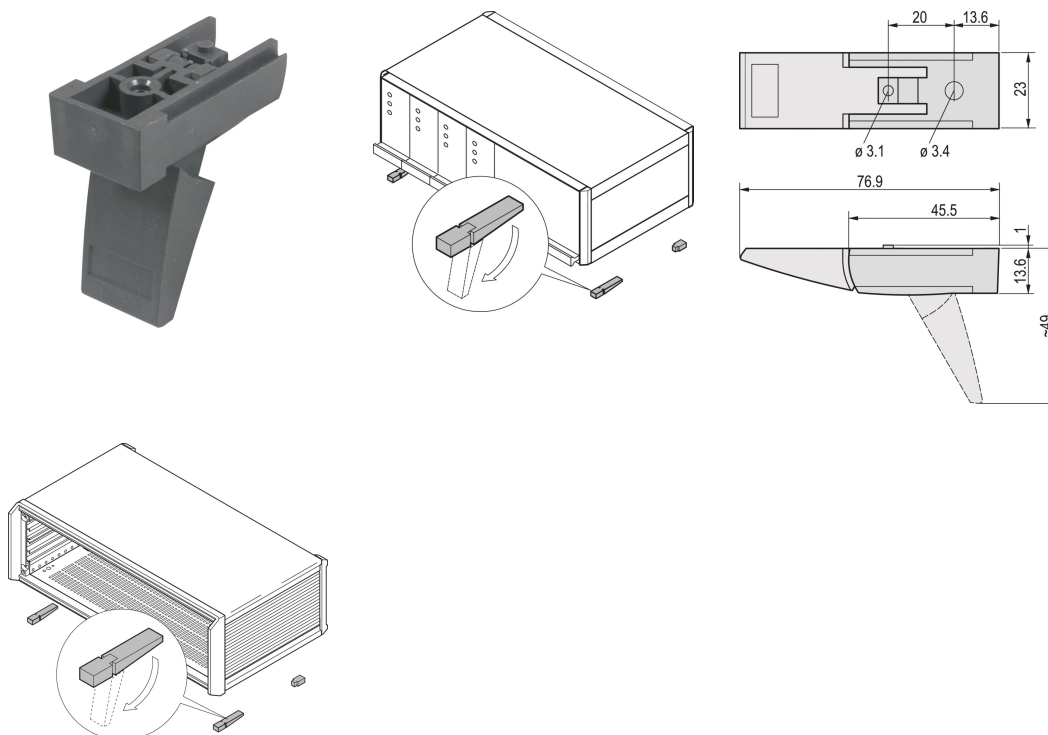

Tip-up Foot for Chassis, Plastic, RAL 9006

KATALOGNUMMER

20603-001

Flexible and robust Tip-up foot for chassis, with carrying capacity of 25 kg per foot. Suitable for RatiopacPRO/-AIR, PropacPRO, CompacPRO, Comptec and Interscale.

CERTIFICERINGER

FUNKTIONER

Mounting holes are provided in bottom of case

Load-carrying capacity 25 kg per foot, max case weight: 50 kg

PRODUKTEGENSKABER

Pakke mængde: 4

Materiale: Polyamide

Produktfamilie: RatiopacPRO; RatiopacPRO AIR; CompacPRO; PropacPRO; Inpac