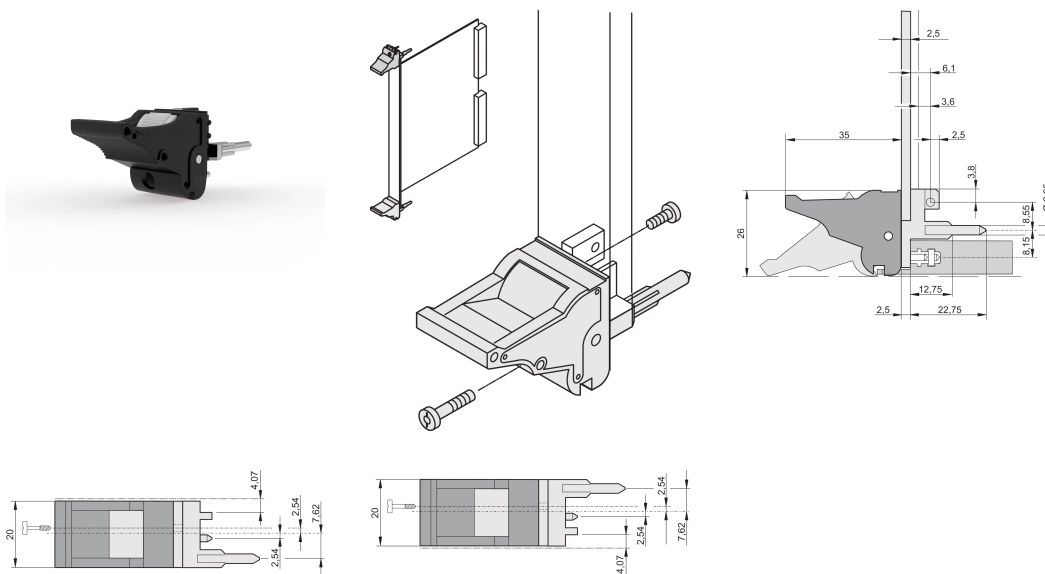

# Insertor/Extractor Handle Type IEL, Black Lever, Grey Button, Bottom, 100 Pieces

## KATALOGNUMMER

20817-613

The inserter/extractor handle, type IEL in accordance with IEEE 1101.10. Two of these handles can overcome a single lever force of 700N (per pair).

## FUNKTIONER

Suitable for insertion and extraction forces up to 700 N (per pair)

In accordance with IEEE 1101.10 and IEC 60297-3-102

A microswitch can be mounted

Type: Inserter/Extractor, Standard

Works With: Front Panels

Net Weight: 0.365kg