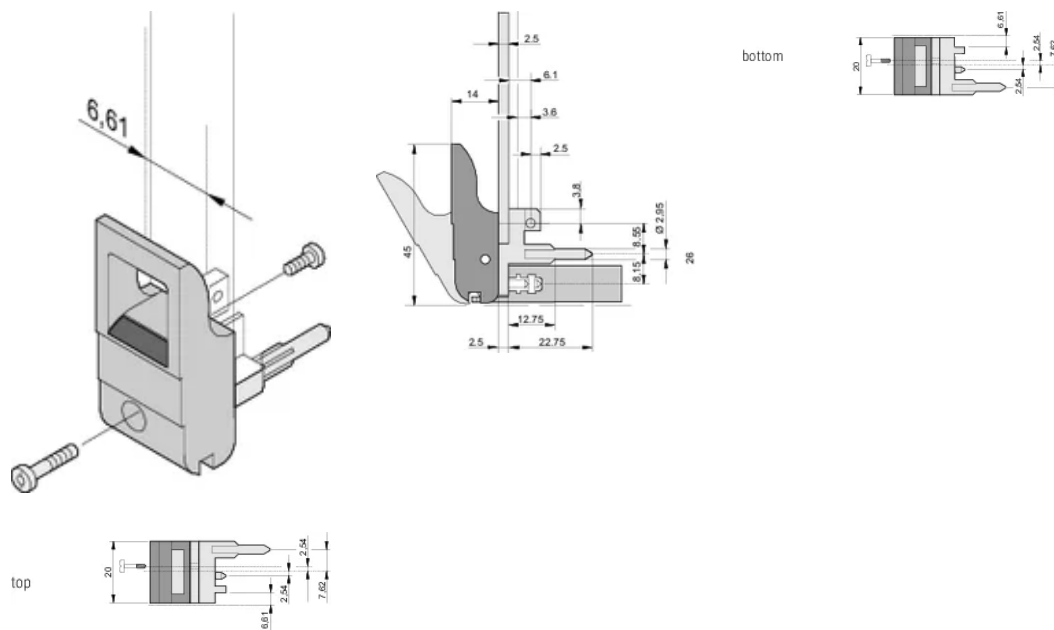

FUNKTIONER

Suitable for insertion and extraction forces up to 700 N (per pair)

In accordance with IEEE 1101.10 and IEC 60297-3-102

A microswitch can be mounted

0.1" offset is used for PSUs with SMD Plus

PRODUKTEGENSKABER

Pakke mængde: 10

Håndtagstype: IET; Bottom Front

Flammability Rating: UL® 94V-0

Farve: Grey

Complies With: EN 45545-2

Materiale: Polycarbonate

Product Type: Handle

Type: Inserter/Extractor, 0.1" Offset

Works With: Front Panels

YDERLIGERE PRODUKTOPLYSNINGER

Please order Coding pegs and Microswitch separately.

DIAGRAMS

ADVARSEL

nVent-produkter skal kun installeres og anvendes som angivet i nVents produktvejledninger og træningsmaterialer.

Vejledninger er tilgængelige på www.nvent.com og hos din nVent kundeservicerepræsentant. Forkert installation, misbrug,