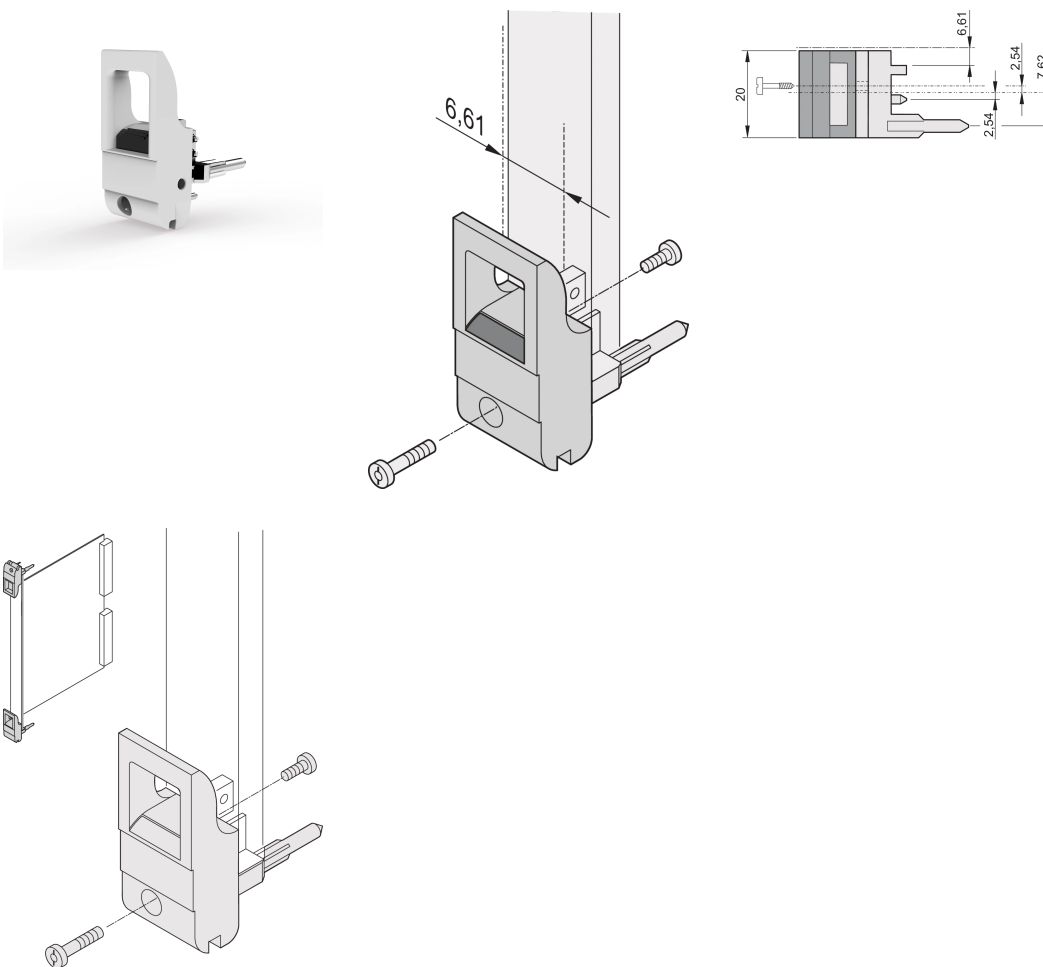

Insertor/Extractor Handle Type IET, Grey Lever, Black Button, Bottom, 10 Piece

KATALOGNUMMER

20817-714

The inserter/extractor handle, type IET in accordance with IEEE 1101.10, 0,1" offset. Two of these handles can overcome a single lever force of 700 N (per pair).

CERTIFICERINGER

FUNKTIONER

Suitable for insertion and extraction forces up to 700 N (per pair)

In accordance with IEEE 1101.10 and IEC 60297-3-102

A microswitch can be mounted

0.1" offset is used for PSUs with SMD Plus

PRODUKTEGENSKABER

Pakke mængde: 10

Håndtagstype: IET; Bottom Front

Flammability Rating: UL® 94V-0

Farve: Grey

Complies With: EN 45545-2

Materiale: Polycarbonate

Product Type: Handle

Type: Inserter/Extractor, 0.1" Offset

Works With: Front Panels

YDERLIGERE PRODUKTOPLYSNINGER

Please order Coding pegs and Microswitch separately.

DIAGRAMS

ADVARSEL

nVent-produkter skal kun installeres og anvendes som angivet i nVents produktvejledninger og træningsmaterialer.