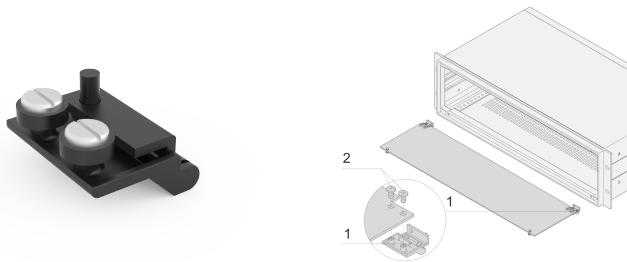

## KATALOGNUMMER

**20828-028**

The bottom hinged panel can be assembled to the Inpac Case.

## FUNKTIONER

Hinge for front panel

Mount at the bottom