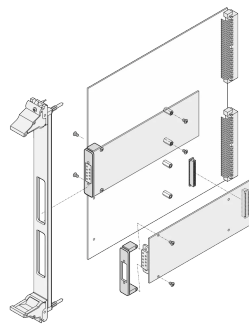

Plug-In Unit Kit for PMC With IEL Handle black, U-shaped Front Panel Shielded (Textile), 6 U, 4 HP

KATALOGNUMMER

20836-461

U-shaped front panel with cutout for PMC. Shieldable for textile EMC gasket.

FUNKTIONER

In accordance with IEEE P1386, PCI Mezzanine Card

For single 69.0 x 76.5 mm or double 139.0 x 76.5 mm modules

For standard defined I/O mezzanine modules which connect to carrier cards

PMC = PCI Mezzanine Card

FPGA = Field Programmable Gate Array

U-profile front panel 3 U, 4 HP, with textile gasketing

EMC shielding for front panel and coverings for front panel cutouts

PRODUKTEGENSKABER

Rack Height: 6U

Pakke mængde: 1

Håndtagstype: IEL

Mounting: Screw-on Front

Gasket Type: Textile EMC

Front Finish: Anodized

Rear Finish: Conductive

Complies With: PMC Mezzanine, IEEE P1386

EMC Shielding: Yes

Finish: Anodized; Passivated