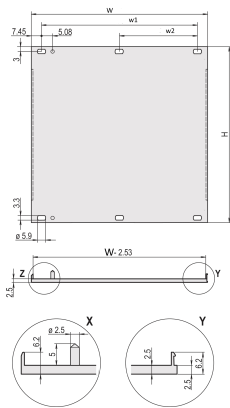

Front Panel, U-profile, Refrofit Shielding, 4 U, 84 HP, 2.5 mm, Al, Front Anodized, Rear Conductive

KATALOGNUMMER

20848-271

U-profile front panel for textile EMC gasket.

CERTIFICERINGER

FUNKTIONER

U-profile, front panel, Al, 2.5 mm, front anodized, rear conductive

For EMC textile gasket

PRODUKTEGENSKABER

Rack Height: 4U

Rack Width: 84HP

Pakke mængde: 1

Accessory Type: Front panel

Mounting: Screw-on Front