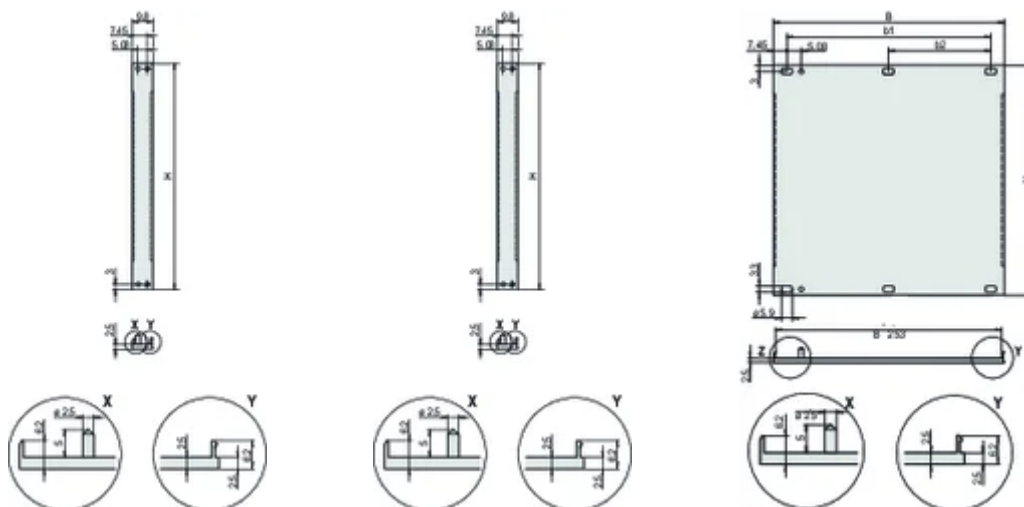

## YDERLIGERE PRODUKTOPLYSNINGER

Please order fixing material (sleeves, collar screws) separately.

14 ... 84 HP: multi-part U-profile (front panel with crimped profiles).

Differences in finish between 2 ... 12 HP and 14 ... 84 HP.

2 ... 12 HP: one-part U-profile

Please order textile EMC gasket separately.

Standard pack quantity: 2 to 28HP: 5 pieces, 42 to 84 HP: 1 piece, supplied in standard pack quantities (SPQ) only.

## DIAGRAMS