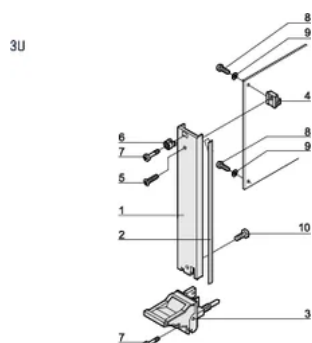

FUNKTIONER

U-shaped front panel for textile gasket

Suitable for insertion and extraction forces up to 700 N (per pair)

Enable the installation of a microswitch

Enable the installation of coding pegs in accordance with IEC 60297-3-103/ IEEE 1101.10

PRODUKTEGENSKABER

Rack Width: 6HP

Pakke mængde: 1

Håndtagstype: IEL

Mounting: Screw-on Front

Gasket Type: Textile EMC

Front Finish: Anodized

Rear Finish: Etched

Treated Edges: No

Complies With: IEC 60297-3-102; IEEE 1101.10; IEC 60297-3-103; IEEE 1101.1/11

EMC Shielding: Yes

Finish: Anodized; Passivated

Højde (H): 128.4mm

Materiale: Aluminium

Product Type: Front Panel

Rack Height: 3U

Type: Front Panel with Handle (PIU)

Bredde (W): 30.1mm

DIAGRAMS

ADVARSEL

nVent-produkter skal kun installeres og anvendes som angivet i nVents produktvejledninger og træningsmaterialer. Vejledninger er tilgængelige på www.nvent.com og hos din nVent kundeservicerepræsentant. Forkert installation, misbrug, fejlanvendelse eller anden unladelse af fuldt ud at følge nVents instruktioner og advarsler kan medføre funktionsfejl,