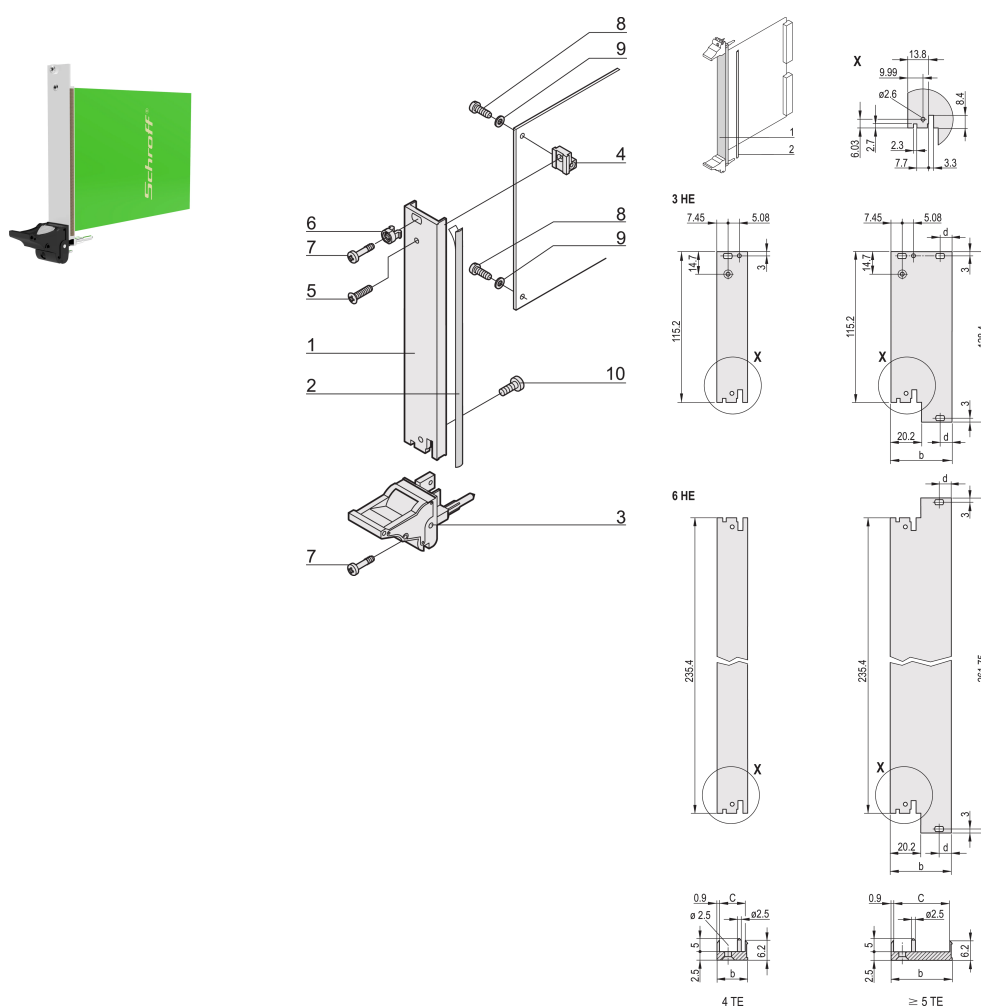

Plug-In Unit Kit With IEL Handle, Shielded, Black 3 U, 8 HP

KATALOGNUMMER

20848-589

Plug-in unit, with IEL inserter/extractor black handle, 3 U, front assembly. The U-shaped front panel enable shielding with a textile gasket.

CERTIFICERINGER

FUNKTIONER

U-shaped front panel for textile gasket

Suitable for insertion and extraction forces up to 700 N (per pair)

Enable the installation of a microswitch

Enable the installation of coding pegs in accordance with IEC 60297-3-103/ IEEE 1101.10

PRODUKTEGENSKABER

Rack Width: 8HP

Pakke mængde: 1

Håndtagstype: IEL

Mounting: Screw-on Front

Gasket Type: Textile EMC

Front Finish: Anodized

Rear Finish: Etched

Treated Edges: No

Complies With: IEC 60297-3-102; IEEE 1101.10; IEC 60297-3-103; IEEE 1101.1/11

EMC Shielding: Yes

Finish: Anodized; Passivated

Højde (H): 128.4mm

Materiale: Aluminium

Product Type: Front Panel