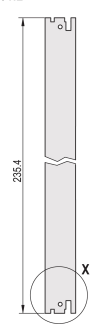

Plug-In Unit Kit With IEL Handle, Shielded, Black, 6 U, 6 HP

KATALOGNUMMER

20848-594

3 HE

6 HE

4 TE

5 TE

Plug-in unit, with IEL inserter/extractor black handle, 6 U, front assembly. The U-shaped front panel enable shielding with a textile gasket.

CERTIFICERINGER

FUNKTIONER

U-shaped front panel for textile gasket

Suitable for insertion and extraction forces up to 700 N (per pair)

Enable the installation of a microswitch

Enable the installation of coding pegs in accordance with IEC 60297-3-103/ IEEE 1101.10

PRODUKTEGENSKABER

Rack Width: 6HP

Pakke mængde: 1

Håndtagstype: IEL

Mounting: Screw-on Front; Screw-on Rear IO

Gasket Type: Textile EMC

Front Finish: Anodized

Rear Finish: Etched

Treated Edges: No

Complies With: IEC 60297-3-102; IEEE 1101.10; IEC 60297-3-103; IEEE 1101.1/11

EMC Shielding: Yes

Finish: Anodized; Passivated

Højde (H): 261.8mm

Materiale: Aluminium

Product Type: Front Panel