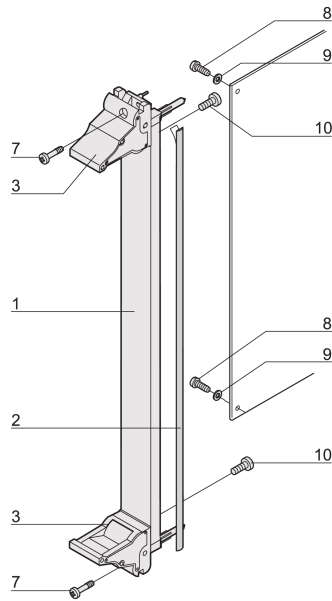

Plug-In Unit Kit With IEL Handle, Shielded, Black, 6 U, 6 HP

KATALOGNUMMER

20848-594

3 HE

6 HE

4 TE

5 TE

Plug-in unit, with IEL inserter/extractor black handle, 6 U, front assembly. The U-shaped front panel enable shielding with a textile gasket.

CERTIFICERINGER

FUNKTIONER

U-shaped front panel for textile gasket

Suitable for insertion and extraction forces up to 700 N (per pair)

Enable the installation of a microswitch

Enable the installation of coding pegs in accordance with IEC 60297-3-103/ IEEE 1101.10

PRODUKTEGENSKABER

Rack Width: 6HP

Pakke mængde: 1

Håndtagstype: IEL

Mounting: Screw-on Front; Screw-on Rear IO

Gasket Type: Textile EMC

Front Finish: Anodized

Rear Finish: Etched

Treated Edges: No

Complies With: IEC 60297-3-102; IEEE 1101.10; IEC 60297-3-103; IEEE 1101.1/11

EMC Shielding: Yes

Finish: Anodized; Passivated

Højde (H): 261.8mm

Materiale: Aluminium

Product Type: Front Panel