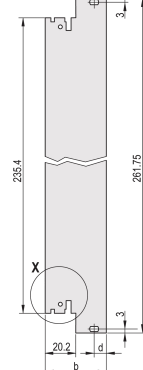

Plug-In Unit Kit With IEL Handle, Shielded, Black, 6 U, 6 HP

KATALOGNUMMER

20848-594

3 HE

6 HE

4 TE

5 TE

Plug-in unit, with IEL inserter/extractor black handle, 6 U, front assembly. The U-shaped front panel enable shielding with a textile gasket.

CERTIFICERINGER

FUNKTIONER

U-shaped front panel for textile gasket

Suitable for insertion and extraction forces up to 700 N (per pair)

Enable the installation of a microswitch

Enable the installation of coding pegs in accordance with IEC 60297-3-103/ IEEE 1101.10

PRODUKTEGENSKABER

Rack Width: 6HP

Pakke mængde: 1

Håndtagstype: IEL

Mounting: Screw-on Front; Screw-on Rear IO

Gasket Type: Textile EMC

Front Finish: Anodized

Rear Finish: Etched

Treated Edges: No

Complies With: IEC 60297-3-102; IEEE 1101.10; IEC 60297-3-103; IEEE 1101.1/11

EMC Shielding: Yes

Finish: Anodized; Passivated

Højde (H): 261.8mm

Materiale: Aluminium

Product Type: Front Panel