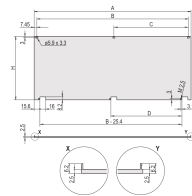

Front Panel Kit, Shielded, Bottom Hinged, 4 U, 84 HP, 2.5 mm, Al, Front Anodized, Rear Conductive

KATALOGNUMMER

20848-607

U-profile front panel bottom hinged for textile gasket.

CERTIFICERINGER

FUNKTIONER

U-profile front panel can be unhinged at 135° (not RatiopacPRO) opening angle

Enables mounting on horizontal rails

Shielded, U front panel with textile EMC gasket

Suitable for sub racks (EuropacPRO) and cases (RatiopacPRO, PropacPRO, CompacPRO)

PRODUKTEGENSKABER

Rack Height: 4U

Accessory Type: Front panel

Rack Width: 84HP

Pakke mængde: 1

Mounting: Hinged, Bottom

Gasket Type: Textile EMC

Front Finish: Anodized

Rear Finish: Conductive

Treated Edges: No

Complies With: IEC 60297-3-101; IEEE 1101.1/10

Dybde (D): 2.5mm

EMC Shielding: No (Retrofittable)

Finish: Anodized; Passivated

Højde (H): 172.9mm

Materiale: Aluminium

Product Type: Front Panel

Type: Front Panel without Handle

Bredde (W): 426.4mm