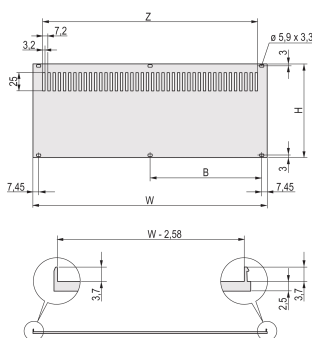

Rear Panel for RatiopacPRO/PropacPRO, Perforated, Retrofit Shielding, Textile, 6 U, 42 HP

KATALOGNUMMER

20848-641

The perforated rear panel, Al, 2.5 mm is unshielded. The rear side is conductive.

CERTIFICERINGER

FUNKTIONER

Rear panel, Al, 2.5 mm, front: anodized, rear: conductive; unshielded

Enables mounting on horizontal rails

PRODUKTEGENSKABER

Rack Height: 6U

Rack Width: 42HP

Pakke mængde: 1

Finish: Anodized; Passivated

Højde: 256mm

Materiale: Aluminium