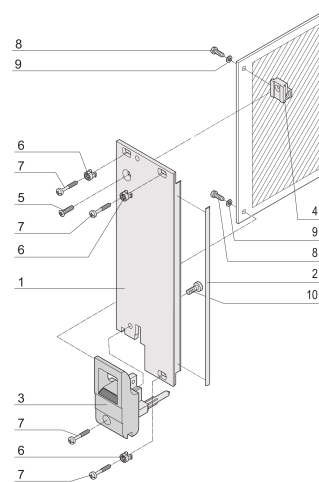

Plug-In Unit Kit With IET Handle, Shielded, Black 3 U, 12 HP

KATALOGNUMMER

20848-765

Plug-in unit, with IET inserter/extractor black handle, 3 U, front assembly. The U-shaped front panel enable shielding with a textile gasket.

CERTIFICERINGER

FUNKTIONER

U-shaped front panel for textile gasket

Suitable for insertion and extraction forces up to 700 N (per pair)

Enable the installation of a microswitch

Enable the installation of coding pegs in accordance with IEC 60297-3-103/ IEEE 1101.10

PRODUKTEGENSKABER

Rack Width: 12HP

Pakke mængde: 1

Håndtagstype: IET

Mounting: Screw-on Front

Gasket Type: Textile EMC

Front Finish: Anodized

Rear Finish: Etched

Treated Edges: No

Complies With: IEC 60297-3-102; IEEE 1101.10; IEC 60297-3-103; IEEE 1101.1/11

EMC Shielding: Yes

Finish: Anodized; Passivated

Højde: 128.4mm

Materiale: Aluminium

Product Type: Front Panel

Rack Height: 3U