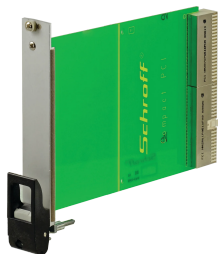

Plug-In Unit Kit With IET Handle, Shielded, Black 3 U, 12 HP

KATALOGNUMMER

20848-765

Plug-in unit, with IET inserter/extractor black handle, 3 U, front assembly. The U-shaped front panel enable shielding with a textile gasket.

CERTIFICERINGER

FUNKTIONER

U-shaped front panel for textile gasket

Suitable for insertion and extraction forces up to 700 N (per pair)

Enable the installation of a microswitch

Enable the installation of coding pegs in accordance with IEC 60297-3-103/ IEEE 1101.10

PRODUKTEGENSKABER

Rack Width: 12HP

Pakke mængde: 1

Håndtagstype: IET

Mounting: Screw-on Front

Gasket Type: Textile EMC

Front Finish: Anodized

Rear Finish: Etched

Treated Edges: No

Complies With: IEC 60297-3-102; IEEE 1101.10; IEC 60297-3-103; IEEE 1101.1/11

EMC Shielding: Yes

Finish: Anodized; Passivated

Højde: 128.4mm

Materiale: Aluminium

Product Type: Front Panel

Rack Height: 3U