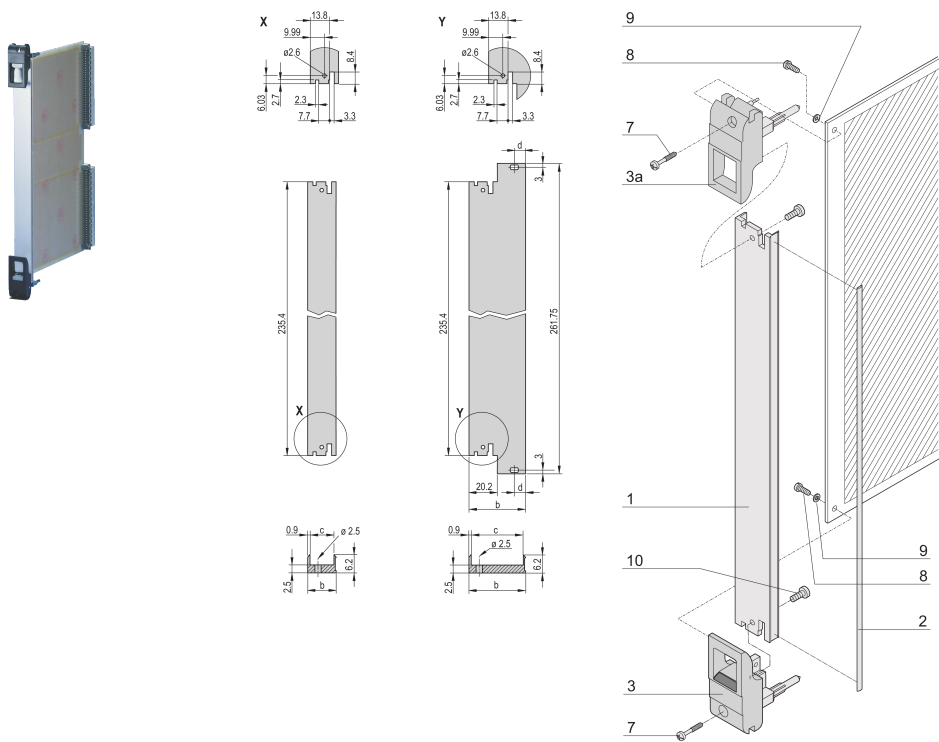

Plug-In Unit Kit With IET Handle, Shielded, Black, 6 U, 4 HP

KATALOGNUMMER

20848-766

Plug-in unit, with IET inserter/extractor black handle, 3 U, front assembly. The U-shaped front panel enable shielding with a textile gasket.

CERTIFICERINGER

FUNKTIONER

U-shaped front panel for textile gasket

Suitable for insertion and extraction forces up to 700 N (per pair)

Enable the installation of a microswitch

Enable the installation of coding pegs in accordance with IEC 60297-3-103/ IEEE 1101.10

PRODUKTEGENSKABER

Rack Width: 4HP

Pakke mængde: 1

Håndtagstype: IET

Mounting: Screw-on Front

Gasket Type: Textile EMC

Front Finish: Anodized

Rear Finish: Etched

Treated Edges: No

Complies With: IEC 60297-3-102; IEEE 1101.10; IEC 60297-3-103; IEEE 1101.1/11

EMC Shielding: Yes

Finish: Anodized; Passivated

Højde: 261.8mm

Materiale: Aluminium

Product Type: Front Panel

Rack Height: 6U