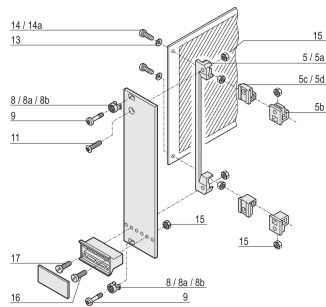

Sleeves for M2.5, Stainless Steel; 100 pieces

KATALOGNUMMER

21100-662

Sleeve guides the collar screw when fastening the front panel.

CERTIFICERINGER

FUNKTIONER

Sleeve guides the collar screw when fastening the front panel

Sleeve is inserted into the elongated hole of the front panel

PRODUKTEGENSKABER

Materiale: Stainless Steel

Pakke mængde: 100

Dybde (D): 4.4mm

Højde (H): 6mm

Product Type: Sleeve

Bredde (W): 8mm