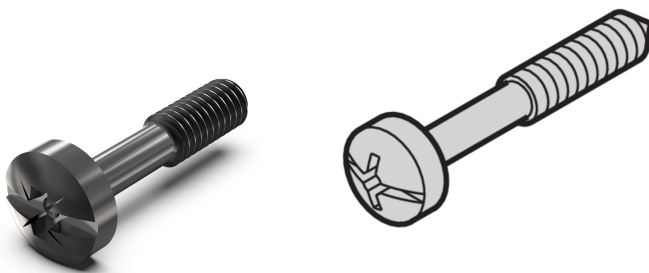

Collar Screw, Cross Recess/Slotted, M2.5 x 12.3 mm, Steel Black, 100 pieces

KATALOGNUMMER

21101-102

CERTIFICERINGER

PRODUKTEGENSKABER

Length: 12.3mm

Materiale: Stål

Finish: Zinc Top Coat

Pakke mængde: 100

Thread Size: M2.5

Dybde: 14.3mm

Højde: 5mm

Product Type: Screw

Type: Screw

Bredde: 5mm

Works With: Front Panels

Net Weight: 0.05kg