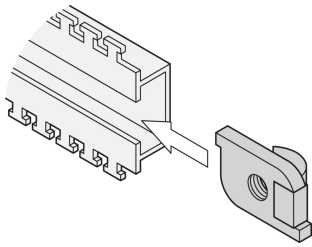

Slide Nut Kit for C-Rail, 100 Pieces

KATALOGNUMMER

21101-127

C-Rails are for better cable management. Installation generally behind the 19" uprights. They are compatible with standard cable clabs.

CERTIFICERINGER

FUNKTIONER

Slide nut for C-profiles

PRODUKTEGENSKABER

Materiale: Stål

Pakke mængde: 100

Product Type: Nut

Type: Slide Nut

Net Weight: 1.08kg