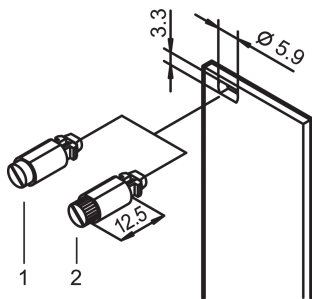

# Quarter-Turn Fastener, Slotted Head, Grey; 100 pieces

## KATALOGNUMMER

**21101-847**

1/4 rotary lock with defined stop.

Product Type: Hardware Kit

Bredde: 7mm

Works With: Front Panels

Fastener Type: Slotted Head

Net Weight: 0.1kg