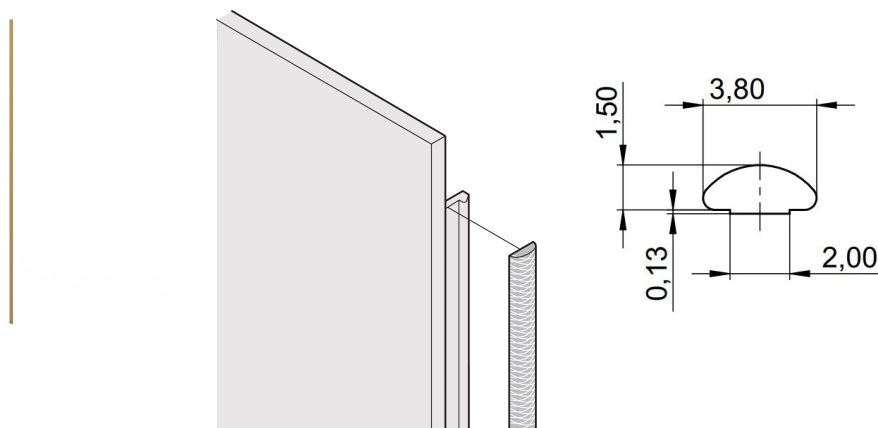

Front Panel EMC Textile Shielding Kit, -40... +70°C, 6 U; 100 pieces

KATALOGNUMMER

21101-856

The textile EMC gaskets are inserted into a slot on the right hand side of the U-shaped front panels. The gaskets are glued to the front panel.

CERTIFICERINGER

FUNKTIONER

Textile EMC gasket is affixed laterally on the front panel or in the groove of the right-hand profile as appropriate.

Profile seal is bonded onto the contact surface of the 19" bracket or of the rear angle and sets up the conductive connection to the U-shaped front panels