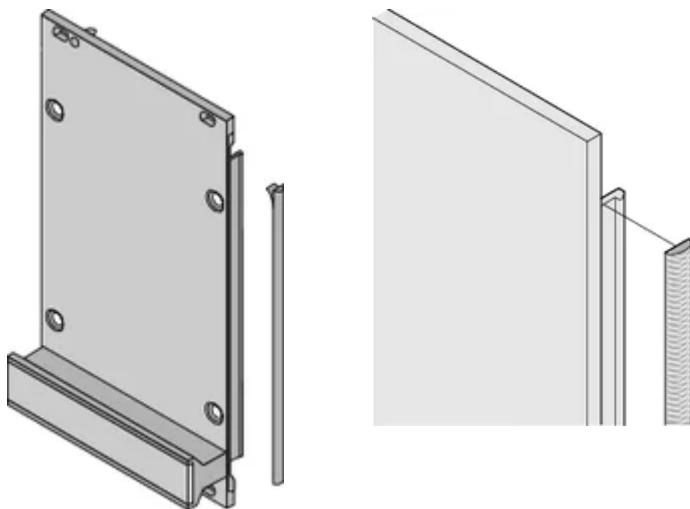

Højde (H): 232mm

Materiale: Thermoplastik Halogenfri

Produktfamilie: EuropacPRO; RatiopacPRO; RatiopacPRO AIR; PropacPRO; Frame Type Plug-In Unit

Product Type: Shielding Kit

Bredde (W): 3.8mm

Works With: Subracks; Cases; Front Panels

Flammability Rating: UL® 94V-0

Gross Weight: 0.174kg

YDERLIGERE PRODUKTOPLYSNINGER

EMC gaskets (textile) are required for shielding the front panels.

DIAGRAMS

ADVARSEL

---

nVent-produkter skal kun installeres og anvendes som angivet i nVents produktvejledninger og træningsmaterialer. Vejledninger er tilgængelige på www.nvent.com og hos din nVent kundeservicerepræsentant. Forkert installation, misbrug, fejlanvendelse eller anden undladelse af fuldt ud at følge nVents instruktioner og advarsler kan medføre funktionsfejl, materielle skader, alvorlige personskader eller død og/eller ugyldiggøre din garanti.