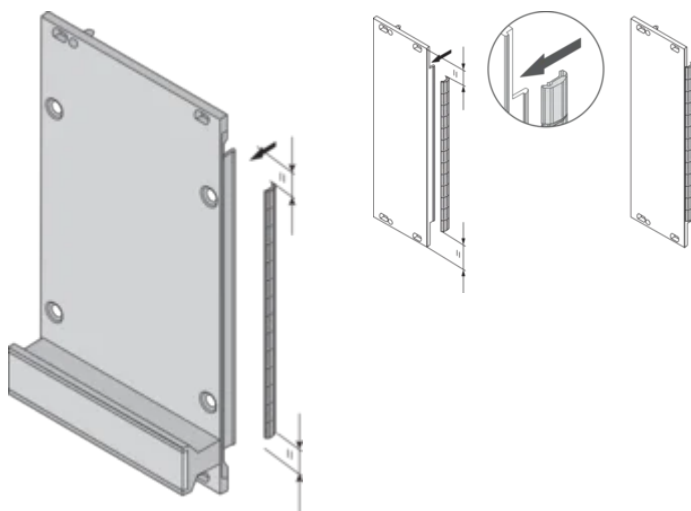

Pakke mængde: 10

Materiale: Stainless Steel

Produktfamilie: EuropacPRO; RatiopacPRO; RatiopacPRO AIR; PropacPRO; Frame Type Plug-In Unit

Product Type: Shielding Kit

Works With: Subracks; Cases; Front Panels

Gross Weight: 0.018kg

YDERLIGERE PRODUKTOPLYSNINGER

EMC gaskets (stainless) are required for shielding the front panels.

DIAGRAMS

ADVARSEL

---

nVent-produkter skal kun installeres og anvendes som angivet i nVents produktvejledninger og træningsmaterialer. Vejledninger er tilgængelige på www.nvent.com og hos din nVent kundeservicerepræsentant. Forkert installation, misbrug, fejlanvendelse eller anden undladelse af fuldt ud at følge nVents instruktioner og advarsler kan medføre funktionsfejl, materielle skader, alvorlige personskader eller død og/eller ugyldiggøre din garanti.