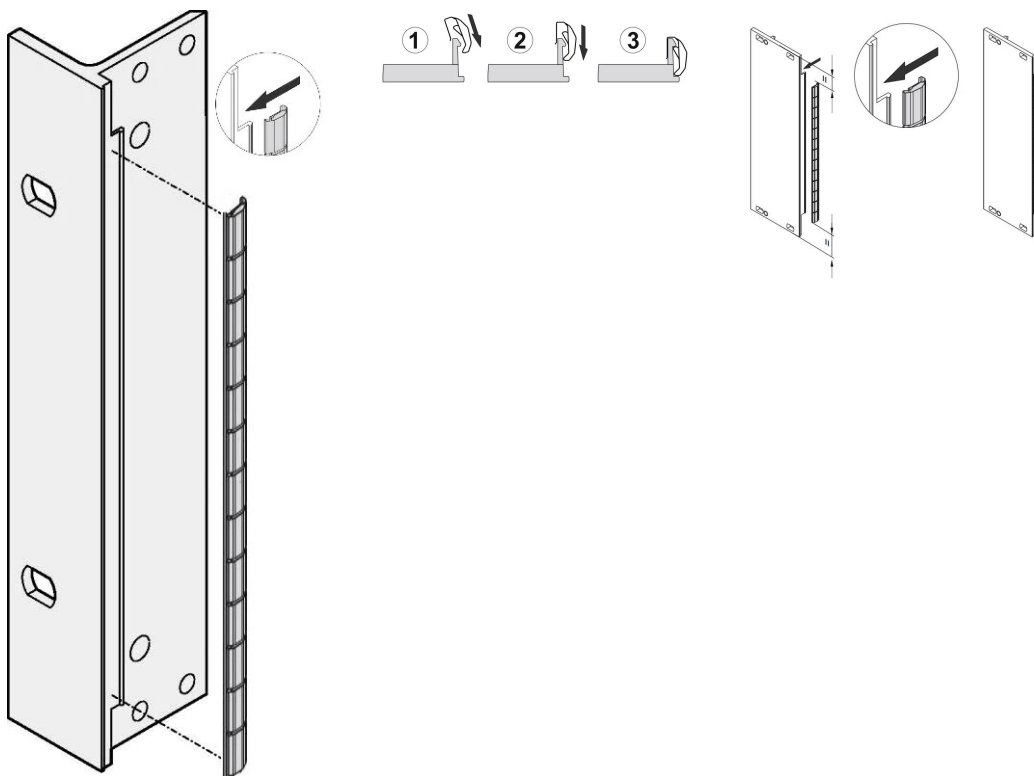

Front Panel EMC Stainless Steel Shielding Kit, for U-Shaped front panels, 3 U, 10 Pieces

KATALOGNUMMER

21102-105

The stainless EMC gaskets are inserted into a slot on the right hand side of the U-shaped front panels.

The gasket will be clipped onto the right front panel bracket, the 19" bracket or rear profile of the subrack

FUNKTIONER

The stainless steel EMC-gasket for SCHROFF U-shaped front panels, offers excellent performance in shielding effectiveness and an enormous temperature range from -200 to +160°C.

Easy mounting by clipping the gasket onto the right front panel bracket, the 19" bracket or rear profile of the subrack

Temperature range from -200 to +160°C.

PRODUKTEGENSKABER

Rack Height: 3U

Pakke mængde: 10