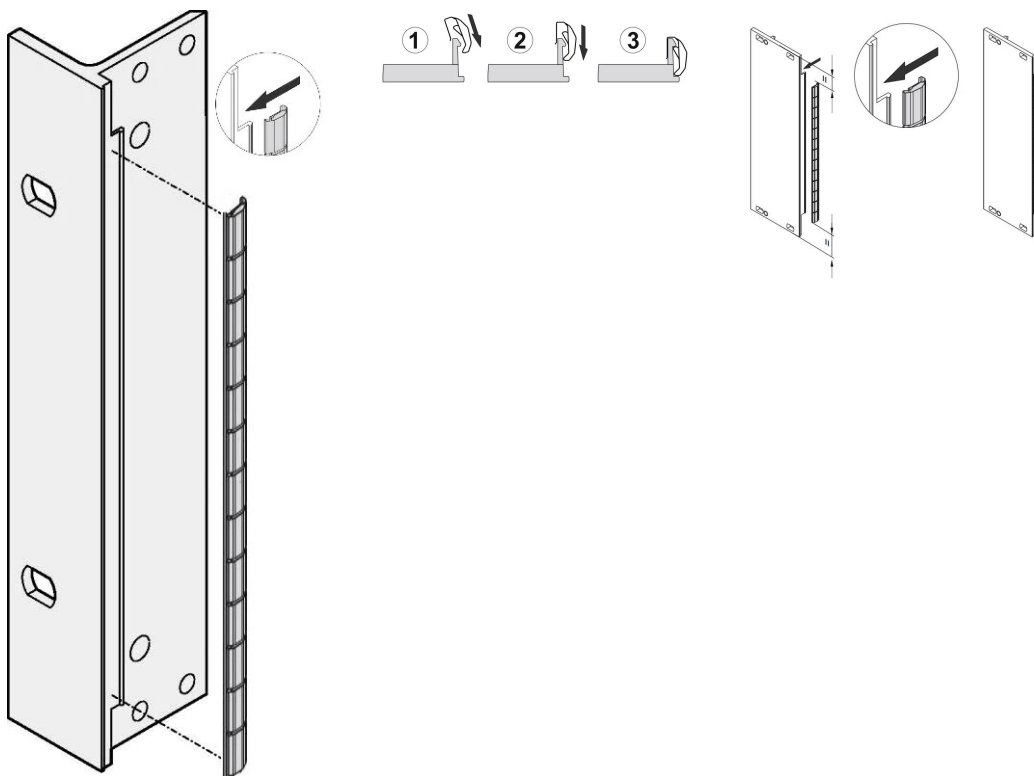

# Front Panel EMC Stainless Steel Shielding Kit, for U-Shaped front panels, 3 U, 100 Pieces

## KATALOGNUMMER

21102-106

The stainless EMC gaskets are inserted into a slot on the right hand side of the U-shaped front panels.

The gasket will be clipped onto the right front panel bracket, the 19" bracket or rear profile of the subrack

## FUNKTIONER

The stainless steel EMC-gasket for SCHROFF U-shaped front panels, offers excellent performance in shielding effectiveness and an enormous temperature range from -200 to +160°C.

Easy mounting by clipping the gasket onto the right front panel bracket, the 19" bracket or rear profile of the subrack