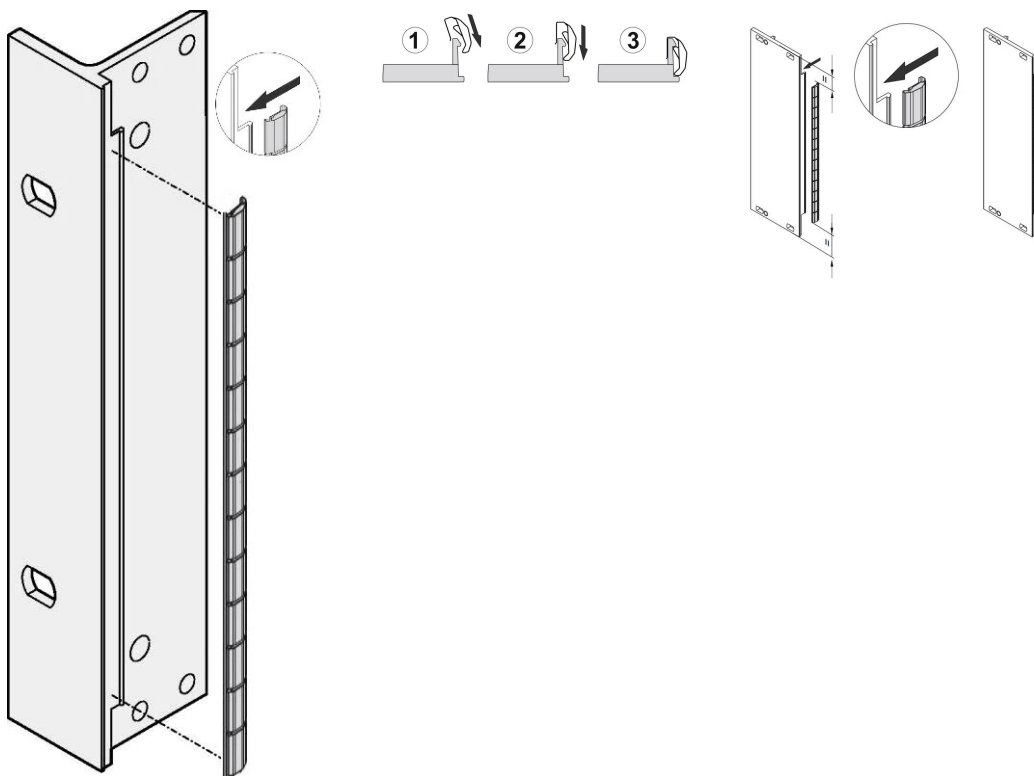

Front Panel EMC Stainless Steel Shielding Kit, for U-Shaped front panels, 6 U, 10 Pieces

KATALOGNUMMER

21102-107

The stainless EMC gaskets are inserted into a slot on the right hand side of the U-shaped front panels.

The gasket will be clipped onto the right front panel bracket, the 19" bracket or rear profile of the subrack

FUNKTIONER

The stainless steel EMC-gasket for SCHROFF U-shaped front panels, offers excellent performance in shielding effectiveness and an enormous temperature range from -200 to +160°C.

Easy mounting by clipping the gasket onto the right front panel bracket, the 19" bracket or rear profile of the subrack

Temperature range from -200 to +160°C.

PRODUKTEGENSKABER

Rack Height: 6U

Pakke mængde: 10