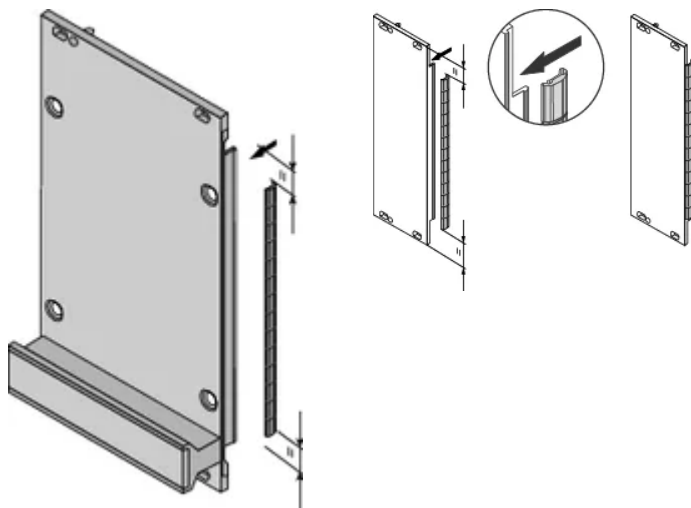

Pakke mængde: 10

Materiale: Stainless Steel

Produktfamilie: EuropacPRO; RatiopacPRO; RatiopacPRO AIR; PropacPRO; Frame Type Plug-In Unit

Product Type: Shielding Kit

Rack Width: 10HP

Works With: Subracks; Cases; Front Panels

Gross Weight: 0.018kg

YDERLIGERE PRODUKTOPLYSNINGER

EMC gaskets (stainless) are required for shielding the front panels.

DIAGRAMS

ADVARSEL

---

nVent-produkter skal kun installeres og anvendes som angivet i nVents produktvejledninger og træningsmaterialer. Vejledninger er tilgængelige på www.nvent.com og hos din nVent kundeservicerepræsentant. Forkert installation, misbrug, fejlanvendelse eller anden undladelse af fuldt ud at følge nVents instruktioner og advarsler kan medføre funktionsfejl, materielle skader, alvorlige personskader eller død og/eller ugyldiggøre din garanti.