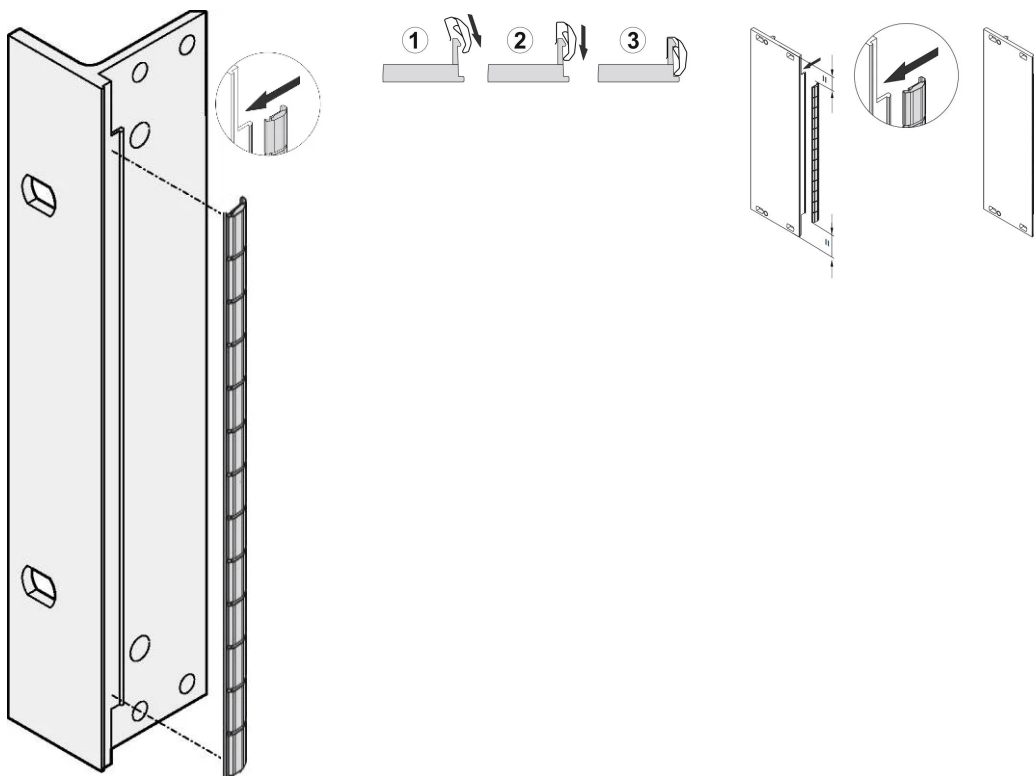

# Front Panel EMC Stainless Steel Shielding Kit, for U-Shaped front panels, 4 U, 10 Pieces

## KATALOGNUMMER

21102-113

The stainless EMC gaskets are inserted into a slot on the right hand side of the U-shaped front panels.

The gasket will be clipped onto the right front panel bracket, the 19" bracket or rear profile of the subrack

## FUNKTIONER

The stainless steel EMC-gasket for SCHROFF U-shaped front panels, offers excellent performance in shielding effectiveness and an enormous temperature range from -200 to +160°C.

Easy mounting by clipping the gasket onto the right front panel bracket, the 19" bracket or rear profile of the subrack