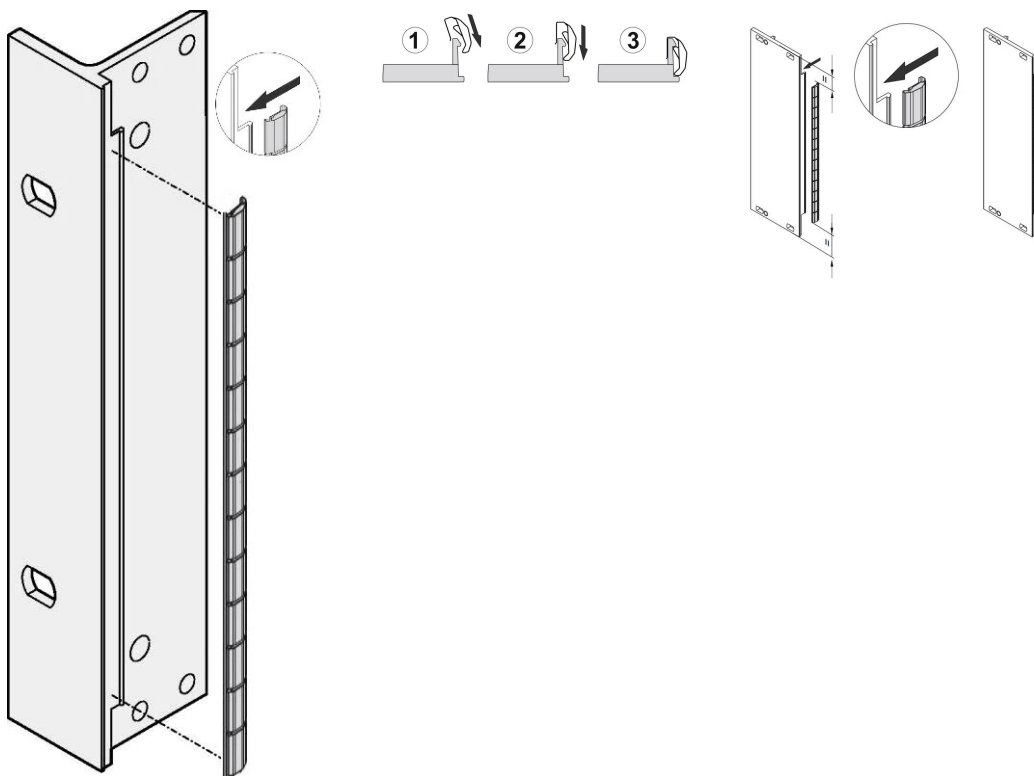

Front Panel EMC Stainless Steel Shielding Kit, for U-Shaped front panels, 5 U, 10 Pieces

KATALOGNUMMER

21102-117

The stainless EMC gaskets are inserted into a slot on the right hand side of the U-shaped front panels.

The gasket will be clipped onto the right front panel bracket, the 19" bracket or rear profile of the subrack

FUNKTIONER

The stainless steel EMC-gasket for SCHROFF U-shaped front panels, offers excellent performance in shielding effectiveness and an enormous temperature range from -200 to +160°C.

Easy mounting by clipping the gasket onto the right front panel bracket, the 19" bracket or rear profile of the subrack

Temperature range from -200 to +160°C.

PRODUKTEGENSKABER

Rack Height: 5U

Pakke mængde: 10