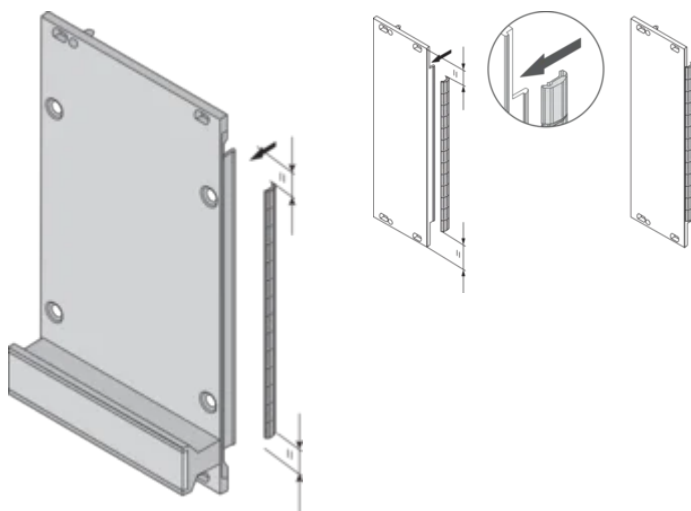

Pakke mængde: 10

Materiale: Stainless Steel

Produktfamilie: EuropacPRO; RatiopacPRO; RatiopacPRO AIR; PropacPRO; Frame Type Plug-In Unit

Product Type: Shielding Kit

Rack Width: 10HP

Works With: Subracks; Cases; Front Panels

YDERLIGERE PRODUKTOPLYSNINGER

EMC gaskets (stainless) are required for shielding the front panels.

DIAGRAMS

ADVARSEL

---

nVent-produkter skal kun installeres og anvendes som angivet i nVents produktvejledninger og træningsmaterialer. Vejledninger er tilgængelige på www.nvent.com og hos din nVent kundeservicerepræsentant. Forkert installation, misbrug, fejlanvendelse eller anden undladelse af fuldt ud at følge nVents instruktioner og advarsler kan medføre funktionsfejl, materielle skader, alvorlige personskader eller død og/eller ugyldiggøre din garanti.