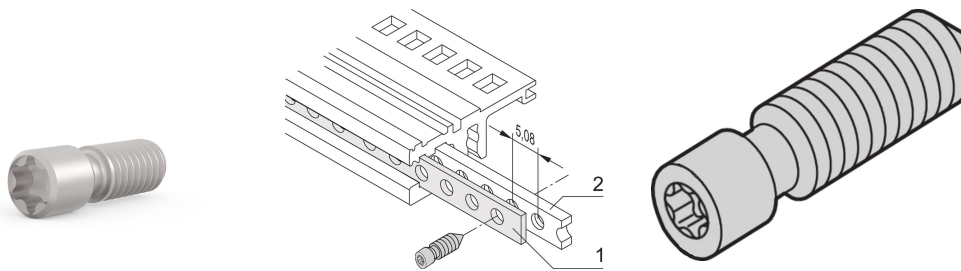

# Grub Screw, Stainless Steel, M2.5 x 8, Torx 8

## KATALOGNUMMER

**21102-980**

For fixing the threaded insert in the horizontal rail.

## FUNKTIONER

Grub screw

## PRODUKTEGENSKABER

Length: 8mm

Pakke mængde: 100

Thread Size: M2.5

Materiale: Stainless Steel

Product Type: Screw

Type: Grub Screw

Works With: Subracks; Cases; Chassis