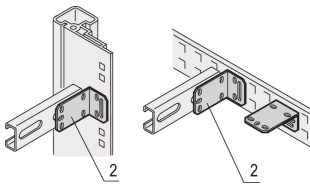

Eurorack C-Rail Mounting Bracket for cabinet uprights or depth members

KATALOGNUMMER

21120-145

Mounting brackets for C-rail

CERTIFICERINGER

FUNKTIONER

Mounting brackets to assemble c.profiles

PRODUKTEGENSKABER