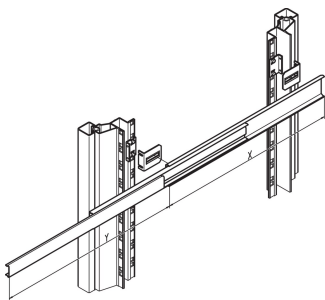

Varistar CP | Mounting Kit for Telescopic Slide narrow

KATALOGNUMMER

21120-193

Cabinet Mounting Kit for Telescopic Slide for the assembly of 2 Economy 1 U telescopic slides.

CERTIFICERINGER

FUNKTIONER

For the assembly of 2 Economy 1 U telescopic slides

PRODUKTEGENSKABER

Type: Narrow

Pakke mængde: 1

Finish: Forzinket Stål

Materiale: Stål

Produktfamilie: Varistar CP

Product Type: Mounting Kit

Rack Height: 2U

Gross Weight: 0.381kg