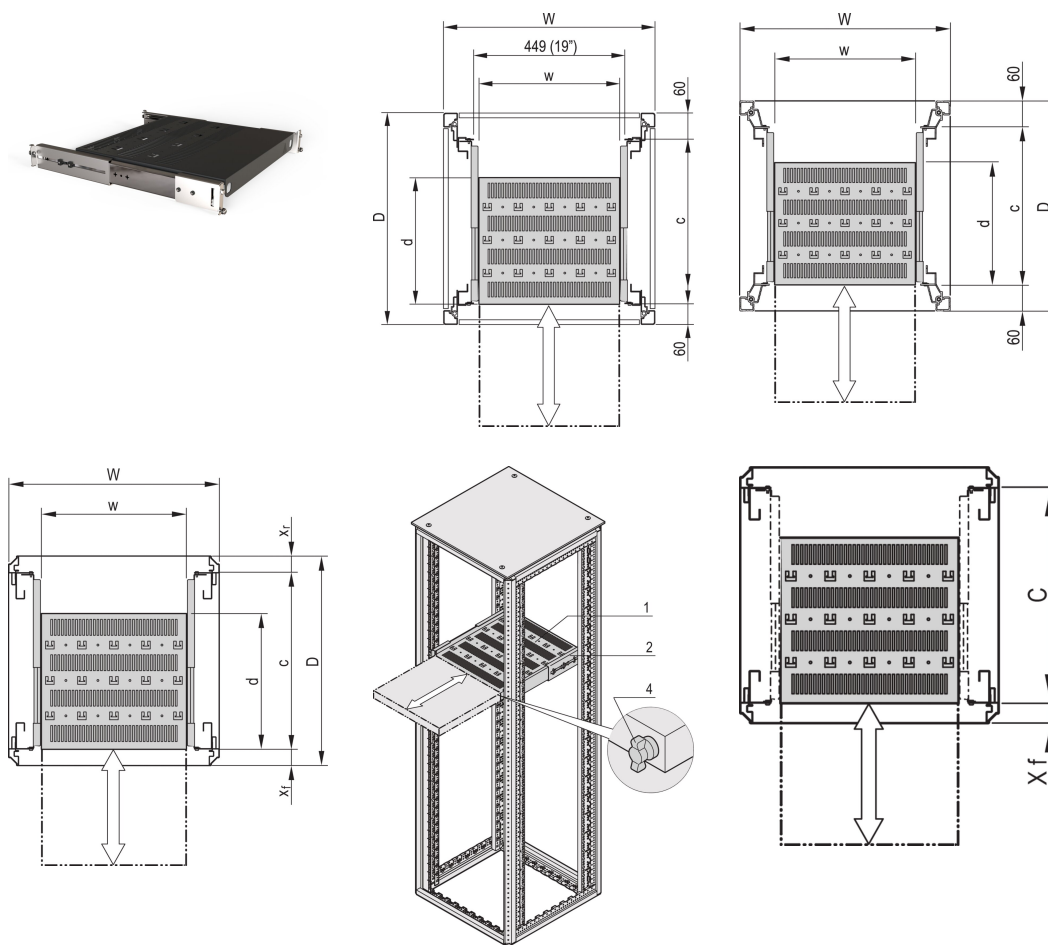

# Varistar CP | 19" Telescopic Shelf, 70 kg, 553W 600D, RAL 7021

KATALOGNUMMER

21130-352

Varistar, Novastar and Eurorack 19" Shelf, Stationary with 70 kg load capacity, perforated for ease of assembly.

CERTIFICERINGER

## FUNKTIONER

---

Perforated cut-outs for assembling cable ties

Static load-carrying capacity 70 kg

Incl. telescopic slides

Locking with T-bar lock possible

St, 1.5 mm

Hammer head perforation for assembly with cable ties

## PRODUKTEGENSKABER

---

Type: Equipment Shelf

Bredde: 600mm

Dybde: 382mm

Pakke mængde: 1

Farve: Black Grey

Farvekode: RAL 7021

## YDERLIGERE PRODUKTOPLYSNINGER

---

Mounting bracket for assembly of telescopic slide at frame please order separately.

Please order T-bar lock separately.