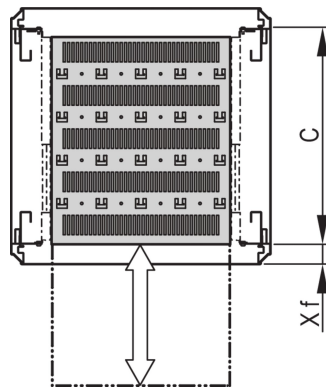

# Varistar CP | 19" Telescopic Shelf, 70 kg, 553W 600D, RAL 7021

KATALOGNUMMER

21130-353

Varistar, Novastar and Eurorack 19" Shelf, Stationary with 70 kg load capacity, perforated for ease of assembly.

## FUNKTIONER

---

Perforated cut-outs for assembling cable ties

Static load-carrying capacity 70 kg

Incl. telescopic slides

Locking with T-bar lock possible

St, 1.5 mm

Hammer head perforation for assembly with cable ties

## PRODUKTEGENSKABER

---

Type: Telescopic Shelf

Bredde: 600mm

Dybde: 482mm

Pakke mængde: 1

Farve: Black Grey

Farvekode: RAL 7021