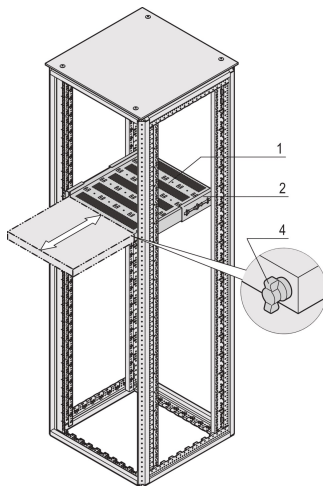

# Varistar CP | 19" Telescopic Shelf, 70 kg, 553W 600D, RAL 7021

KATALOGNUMMER

21130-353

Varistar, Novastar and Eurorack 19" Shelf, Stationary with 70 kg load capacity, perforated for ease of assembly.

## FUNKTIONER

---

Perforated cut-outs for assembling cable ties

Static load-carrying capacity 70 kg

Incl. telescopic slides

Locking with T-bar lock possible

St, 1.5 mm

Hammer head perforation for assembly with cable ties

## PRODUKTEGENSKABER

---

Type: Telescopic Shelf

Bredde: 600mm

Dybde: 482mm

Pakke mængde: 1

Farve: Black Grey

Farvekode: RAL 7021