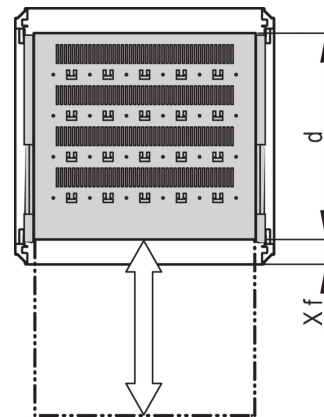

# Varistar CP | 19" Telescopic Shelf, 70 kg, 553W 600D, RAL 7021

KATALOGNUMMER

21130-353

Varistar, Novastar and Eurorack 19" Shelf, Stationary with 70 kg load capacity, perforated for ease of assembly.

## FUNKTIONER

---

Perforated cut-outs for assembling cable ties

Static load-carrying capacity 70 kg

Incl. telescopic slides

Locking with T-bar lock possible

St, 1.5 mm

Hammer head perforation for assembly with cable ties

## PRODUKTEGENSKABER

---

Type: Telescopic Shelf

Bredde: 600mm

Dybde: 482mm

Pakke mængde: 1

Farve: Black Grey

Farvekode: RAL 7021