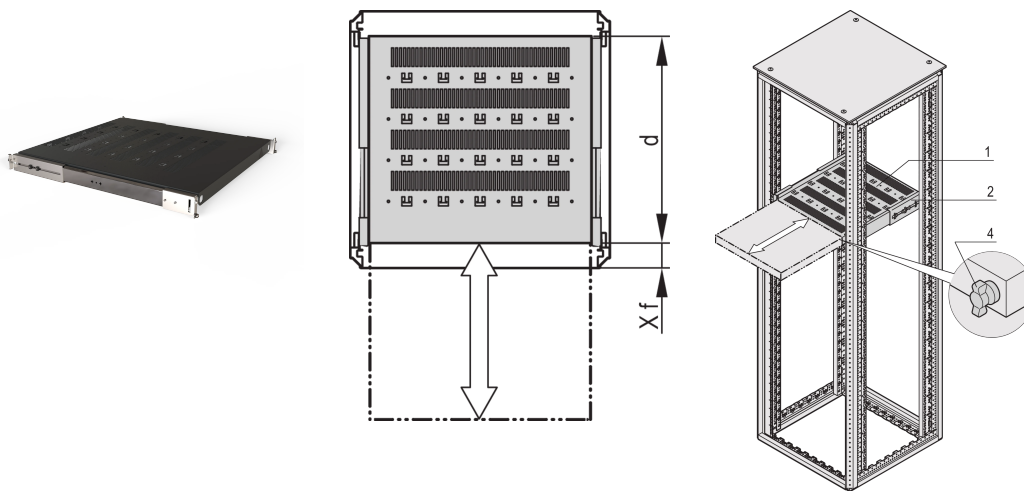

# Varistar CP | 19" Telescopic Shelf, 70 kg, 800W 800D, RAL 7021

## KATALOGNUMMER

21130-375

Varistar, Novastar and Eurorack 19" Shelf, Stationary with 70 kg load capacity, perforated for ease of assembly.

## FUNKTIONER

Perforated cut-outs for assembling cable ties

Static load-carrying capacity 70 kg

Incl. telescopic slides

Locking with T-bar lock possible

St, 1.5 mm

Hammer head perforation for assembly with cable ties

## PRODUKTEGENSKABER

Type: Telescopic Shelf

Bredde: 600mm

Dybde: 677mm

Pakke mængde: 1

Farve: Black Grey

Farvekode: RAL 7021

Finish: Struktur Pulvermaling