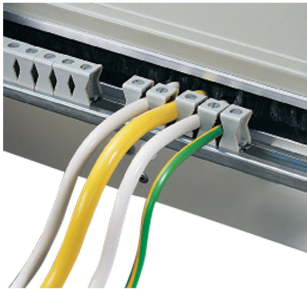

## KATALOGNUMMER

**21190-753**

Clamps for Cable Support Rail for easy cable management.

## FUNKTIONER

Clamps for Cable Support Rail for easy cable management