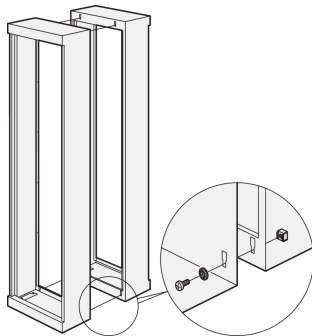

Etsirack Back-To-Back Mounting Kit

KATALOGNUMMER

21190-793

Etsirack Back-To-Back Mounting Kit for the back-to-back mounting of two frames.

CERTIFICERINGER

FUNKTIONER

For the back-to-back mounting of two frames

PRODUKTEGENSKABER

Product Type: Mounting Kit

Produktfamilie: Etsirack

Materiale: Stål

Pakke mængde: 4

Finish: Forzinket Stål

Gross Weight: 0.06kg

ADVARSEL