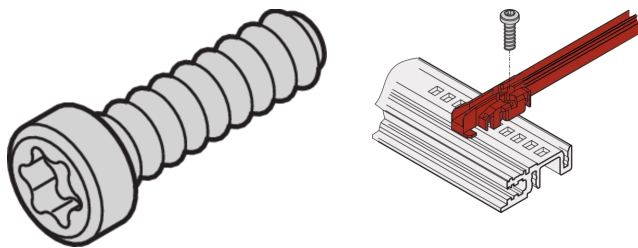

# Panhead Screw, Torx, Self-Securing, M2.5 x 9.3

## KATALOGNUMMER

**21500-039**

Pan head Torx screws with different metric threads and lengths. With optional features like GND earthing function or "precoated thread".

Panhead Screw, Torx, St, zinc plated, M2.5 x 6 (Partially coated thread to prevent the screw from loosening on its own due to vibrations).

## FUNKTIONER

Pan Head Screw with torx, self-locking

## PRODUKTEGENSKABER

Length: 9.3mm

Finish: Forzinket Stål

Pakke mængde: 100

Thread Size: M2.5

Materiale: Stål

Product Type: Screw

Type: Panhead Screw