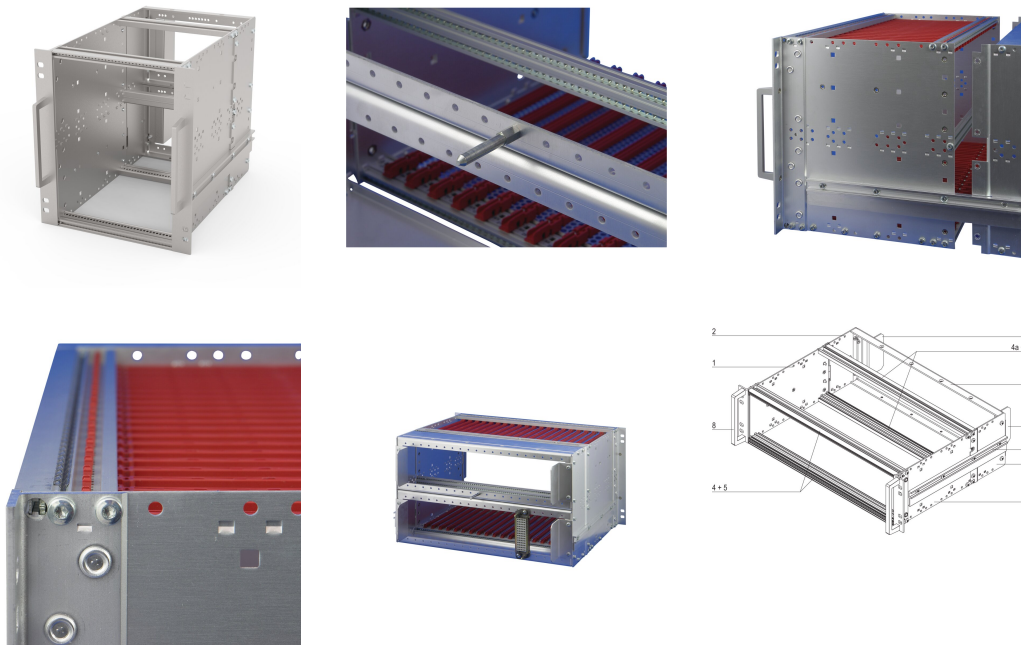

EuropacPRO 19" Subrack Kit for Railway, Retrofit Shielding, SNCF, 6 U, 36 HP, 320 mm

KATALOGNUMMER

21500-070

Subrack for Railway applications, conform to SNCF Standard, non-shielded versions.

CERTIFICERINGER

FUNKTIONER

SNCF listed, EuropacPRO-fer, tested to NF F 61-005 and NF F 60-002

The 19" bracket is firmly fixed to the side panel (tox-cold welded) and is especially suited for high mechanical stresses (vibration resistance)

Lateral support bars to NFF standard facilitate insertion of subrack into the (cabinet) frame. The double 19" screwing position adds to additionally safety (NFF standard)

IP 20, in accordance with IEC 60529

Dybde: 320mm

Pakke mængde: 1

For Mounting: Backplane

Board Depth: 220mm

Gasket Type: Textile EMC

Shock and Vibration Tolerance: 5g (force)

Håndtag inkluderet: Yes

Mounting: Rack