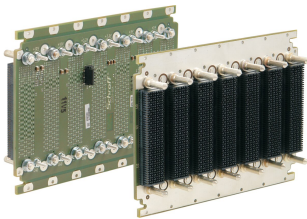

# VPX Backplane, 3 U, 7 Slots, BKP3-CEN07-15.2.3-4

## KATALOGNUMMER

**23001-814**

The nVent SCHROFF VPX Backplane have excellent Signal Integrity for highest data transfer rates.

## PRODUKTEGENSKABER

Product Type: Backplane

Number of Slots: 7

Rack Height: 3U

Backplane Type: VPX, VITA 65

Slot Width: 5HP

Connector Type: MultiGig

Power Connector Type: Powerstuds M4

Utility Connector Type: Microfit, 8-pin

Bredde: 186.46mm

Net Weight: 0.675kg

Pakke mængde: 1