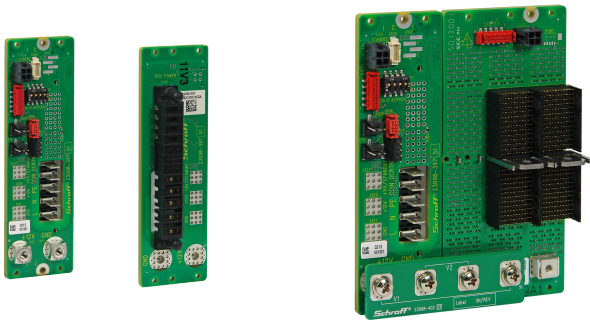

CPCI Serial Power Backplane, 3 U, 8 HP, 1 Slot

KATALOGNUMMER

23098-397

Power Backplane for CompactPCI Serial applications. Up to 4 Power backplanes can be connected to increase power or for redundancy.

CERTIFICERINGER

FUNKTIONER

Power backplane for pluggable PSUs with FCI Power Blade

3 U, 8 HP, 1 PSU connector

Separate inputs for AC and DC with Fastons

Connector for 12 V, 5 V standby, utility signals, current sharing, power button, serial console to a UPS and digital I/O at the rear

Optionally, the PICMG 2.9 SMBus plug and additional powerbugs for 12 V and 5 V standby can be fitted

Geographical address can be set by means of a DIP switch

PRODUKTEGENSKABER

Product Type: Backplane

Number of Slots: 1

Rack Height: 3U

Backplane Type: CompactPCI Serial

Slot Width: 8HP

Connector Type: 01

Power Connector Type: PwrBlade

Utility Connector Type: MicroMatch, 10-pin

Bredde: 39.6mm

Net Weight: 0.185kg