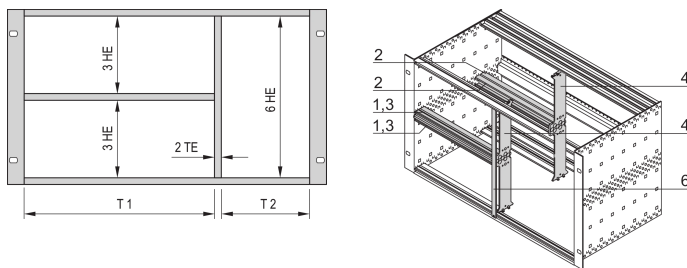

## KATALOGNUMMER

**24562-463**

The combined mounting enable the option to split a 6 U high subrack or case in 2 x 3 U and 6 U sections. Different versions are available.

## FUNKTIONER

Designed to accept Euroboards (100 mm high) and double Euroboards (233.35 mm high)

Subdivision of the 6 U assembly area into: 2 x 3 U, 1 x 6 U