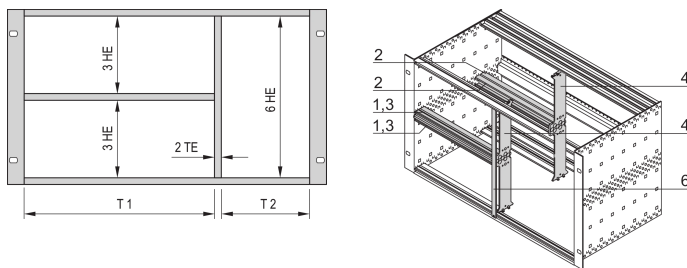

Combined Mounting Kit for Chassis, 84:0 HP

KATALOGNUMMER

24562-484

The combined mounting enable the option to split a 6 U high subrack or case in 2 x 3 U and 6 U sections. Different versions are available.

CERTIFICERINGER

FUNKTIONER

Designed to accept Euroboards (100 mm high) and double Euroboards (233.35 mm high)

Subdivision of the 6 U assembly area into: 2 x 3 U, 1 x 6 U

PRODUKTEGENSKABER

Pakke mængde: 1

Rack Width 1: 84HP

Materiale: Aluminium; Zinc Alloy

Produktfamilie: EuropacPRO

Product Type: Mounting Kit

Rack Height: 6U

Type: Combined

Works With: Subracks

Net Weight: 0.657kg

YDERLIGERE PRODUKTOPLYSNINGER