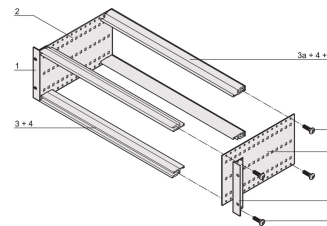

EuropacPRO 19" Subrack Kit for Backplane, Retrofit Shielding, 3 U, 475 mm

KATALOGNUMMER

24563-136

Non-shielded subrack for backplane mounting.

CERTIFICERINGER

FUNKTIONER

Subrack with side panel type F ("flexible"), front 19" bracket included, depth-adjustable 19" bracket sold separately (not included in items delivered)

Rear horizontal rail for backplane mounting with insulation strip

Aluminum construction

IP 20, in accordance with IEC 60529

Modifications such as cutouts, different finishes or dimensions available

Supplied as space-saving flat-pack

Horizontal rail type "light"

Internal and external dimensions in accordance with: IEC 60297-3-100, -101, IEEE 1101.1

PRODUKTEGENSKABER

Rack Height: 3U

Dybde: 475mm

Pakke mængde: 1

For Mounting: Backplane

Board Depth: 160mm; 220mm; 280mm; 340mm