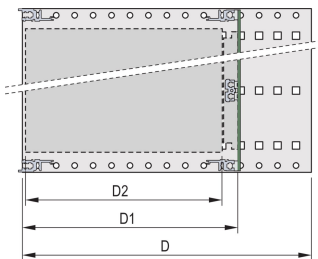

EuropacPRO 19" Subrack Kit for Backplane, Retrofit Shielding, 3 U, 475 mm

KATALOGNUMMER

24563-136

Non-shielded subrack for backplane mounting.

CERTIFICERINGER

FUNKTIONER

Subrack with side panel type F ("flexible"), front 19" bracket included, depth-adjustable 19" bracket sold separately (not included in items delivered)

Rear horizontal rail for backplane mounting with insulation strip

Aluminum construction

IP 20, in accordance with IEC 60529

Modifications such as cutouts, different finishes or dimensions available