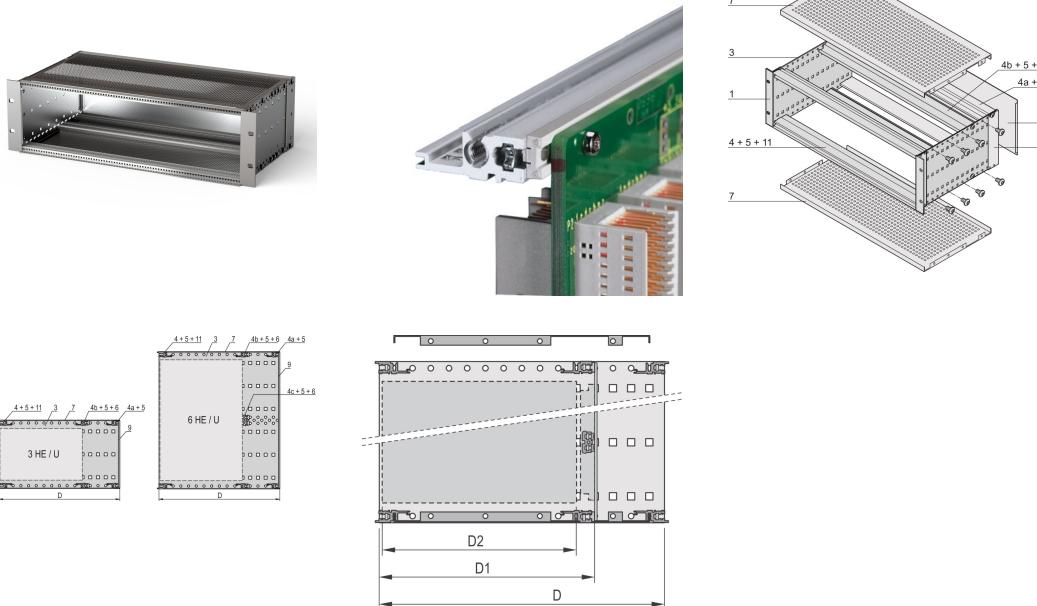

EuropacPRO 19" Subrack Kit for Backplane, Shielded, 3 U, 295 mm

KATALOGNUMMER

24563-143

EMC Shielded subrack for backplane mounting, rear side covered by a rear panel.

CERTIFICERINGER

FUNKTIONER

Subrack with side panel type F ("flexible"), front 19" bracket included, depth-adjustable 19" bracket sold separately (not included in items delivered)

Supplied as space-saving flat-pack

Modifications such as cutouts, different finishes or dimensions available

EMC of approximately 40 dB at 1 GHz, 30 dB at 2 GHz, assuming that the front is covered with shielded front panels, testing in accordance with VG 95373 part 15

IP 20, in accordance with IEC 60529

Aluminum construction

Internal and external dimensions in accordance with: IEC 60297-3-100, -101, IEEE 1101.1

Rear horizontal rail for backplane mounting with insulation strip

Horizontal rail type "light"

PRODUKTEGENSKABER

Rack Height: 3U

Dybde (D): 295mm

Pakke mængde: 1

For Mounting: Backplane

Board Depth: 160mm; 220mm; 280mm

Gasket Type: Textile EMC