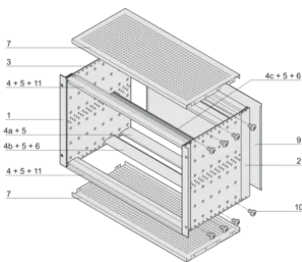

IP 20, in accordance with IEC 60529

Aluminum construction

Internal and external dimensions in accordance with: IEC 60297-3-100, -101, IEEE 1101.1

Rear horizontal rail for backplane mounting with insulation strip

Horizontal rail type "light"

PRODUKTEGENSKABER

Rack Height: 3U

Dybde (D): 295mm

Pakke mængde: 1

For Mounting: Backplane

Board Depth: 160mm; 220mm; 280mm

Gasket Type: Textile EMC

Håndtag inkluderet: No

Mounting: Rack

Complies With: IEC 60297-3-103

EMC Shielding: Yes

Finish: Anodized; Passivated

Materiale: Aluminium

Product Type: Subrack/Chassis

Rack Width: 84HP

Static Load: 11kg

Net Weight: 2.88kg

YDERLIGERE PRODUKTOPLYSNINGER

Individual configuration: broad range of variants in height, width and depth; guide rails for a wide variety of applications; interior options; accessories and mounting material.

DIAGRAMS