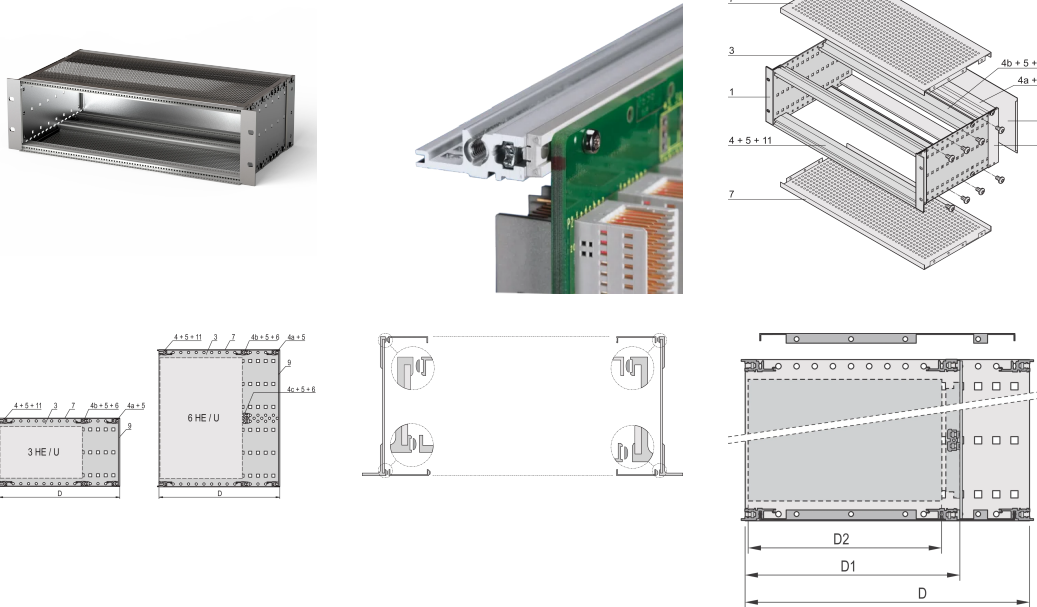

EuropacPRO 19" Subrack Kit for Backplane, Shielded, 3 U, 415 mm

KATALOGNUMMER

24563-145

EMC Shielded subrack for backplane mounting, rear side covered by a rear panel.

CERTIFICERINGER

FUNKTIONER

Subrack with side panel type F ("flexible"), front 19" bracket included, depth-adjustable 19" bracket sold separately (not included in items delivered)

Supplied as space-saving flat-pack

Modifications such as cutouts, different finishes or dimensions available

EMC of approximately 40 dB at 1 GHz, 30 dB at 2 GHz, assuming that the front is covered with shielded front panels, testing in accordance with VG 95373 part 15

IP 20, in accordance with IEC 60529

Aluminum construction

Internal and external dimensions in accordance with: IEC 60297-3-100, -101, IEEE 1101.1

Rear horizontal rail for backplane mounting with insulation strip

Horizontal rail type "light"

PRODUKTEGENSKABER

Rack Height: 3U

Dybde (D): 415mm

Pakke mængde: 1

For Mounting: Backplane

Board Depth: 160mm; 220mm; 280mm

Gasket Type: Textile EMC