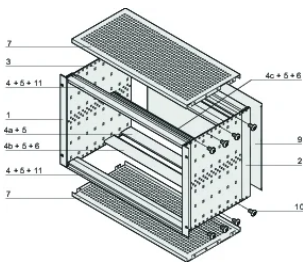

IP 20, in accordance with IEC 60529

Aluminum construction

Internal and external dimensions in accordance with: IEC 60297-3-100, -101, IEEE 1101.1

Rear horizontal rail for backplane mounting with insulation strip

Horizontal rail type "light"

PRODUKTEGENSKABER

Rack Height: 3U

Dybde (D): 415mm

Pakke mængde: 1

For Mounting: Backplane

Board Depth: 160mm; 220mm; 280mm

Gasket Type: Textile EMC

Håndtag inkluderet: No

Mounting: Rack

Complies With: IEC 60297-3-103

EMC Shielding: Yes

Finish: Anodized; Passivated

Materiale: Aluminium

Product Type: Subrack/Chassis

Rack Width: 84HP

Static Load: 11kg

Net Weight: 3.22kg

YDERLIGERE PRODUKTOPLYSNINGER

Individual configuration: broad range of variants in height, width and depth; guide rails for a wide variety of applications; interior options; accessories and mounting material.

DIAGRAMS