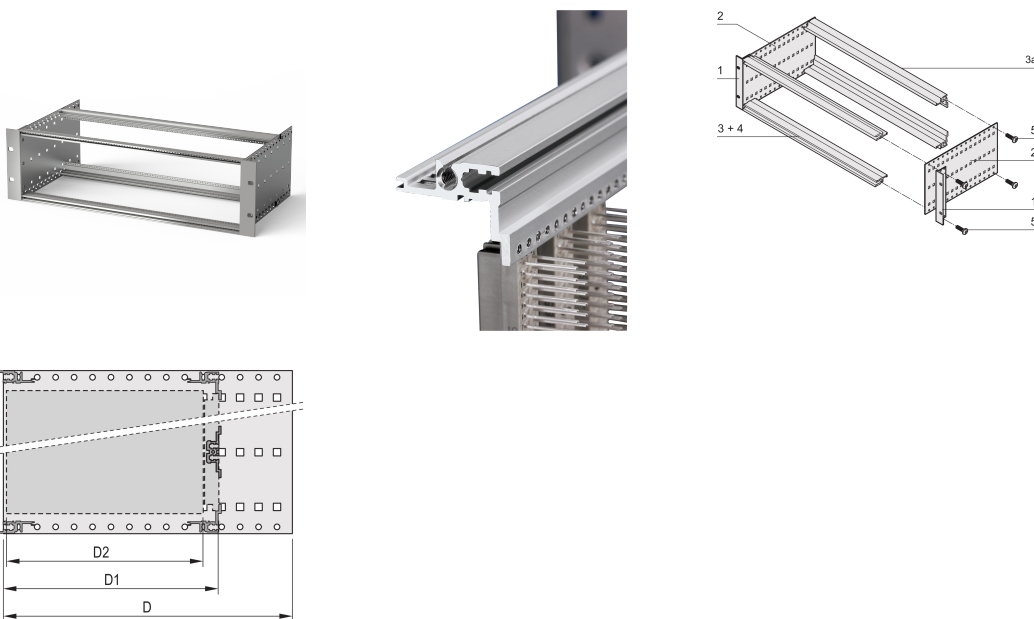

EuropacPRO 19" Subrack Kit for DIN Connector, Retrofit Shielding, 3 U, 175 mm

KATALOGNUMMER

24563-191

Non-shielded subrack for Din Connector mounting EN 60603-2 (DIN 41612).

CERTIFICERINGER

FUNKTIONER

Subrack with side panel type F ("flexible"), front 19" bracket included, depth-adjustable 19" bracket sold separately (not included in items delivered)

Aluminum construction

IP 20, in accordance with IEC 60529

Internal and external dimensions in accordance with: IEC 60297-3-100, -101, IEEE 1101.1

Rear horizontal rails for connector mounting (IEC 60603-2 / DIN 41612)

Modifications such as cutouts, different finishes or dimensions available

Supplied as space-saving flat-pack

Horizontal rail type "light"

PRODUKTEGENSKABER

Rack Height: 3U

Dybde: 175mm

Pakke mængde: 1

For Mounting: DIN Connector

Board Depth: 160mm

Gasket Type: Stainless Steel EMC (retrofittable)

Håndtag inkluderet: No

Mounting: Rack

Complies With: IEC 60297-3-103

EMC Shielding: No

Finish: Anodized; Passivated

Materiale: Aluminium