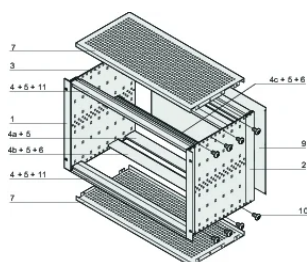

PRODUKTEGENSKABER

Rack Height: 6U

Dybde (D): 415mm

Pakke mængde: 1

For Mounting: Backplane

Board Depth: 160mm; 220mm; 280mm

Gasket Type: Textile EMC

Håndtag inkluderet: No

Mounting: Rack

Complies With: IEC 60297-3-103

EMC Shielding: Yes

Finish: Anodized; Passivated

Materiale: Aluminium

Product Type: Subrack/Chassis

Rack Width: 84HP

Static Load: 11kg

Net Weight: 4.58kg

YDERLIGERE PRODUKTOPLYSNINGER

Individual configuration: broad range of variants in height, width and depth; guide rails for a wide variety of applications; interior options; accessories and mounting material.

DIAGRAMS

ADVARSEL

---

nVent-produkter skal kun installeres og anvendes som angivet i nVents produktvejledninger og træningsmaterialer. Vejledninger er tilgængelige på www.nvent.com og hos din nVent kundeservicerepræsentant. Forkert installation, misbrug, fejlanvendelse eller anden undladelse af fuldt ud at følge nVents instruktioner og advarsler kan medføre funktionsfejl, materielle skader, alvorlige personskader eller død og/eller ugyldiggøre din garanti.