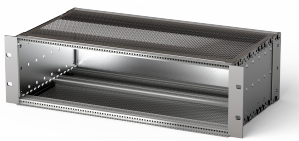

EuropacPRO 19" Subrack Kit for Backplane, Shielded, 6 U, 415 mm

KATALOGNUMMER

24563-445

EMC Shielded subrack for backplane mounting, rear side covered by a rear panel.

CERTIFICERINGER

FUNKTIONER

Subrack with side panel type F ("flexible"), front 19" bracket included, depth-adjustable 19" bracket sold separately (not included in items delivered)

Supplied as space-saving flat-pack

Modifications such as cutouts, different finishes or dimensions available

EMC of approximately 40 dB at 1 GHz, 30 dB at 2 GHz, assuming that the front is covered with shielded front panels, testing in accordance with VG 95373 part 15

Horizontal rail type "light"

PRODUKTEGENSKABER

Rack Height: 6U

Dybde (D): 415mm

Pakke mængde: 1

For Mounting: Backplane

Board Depth: 160mm; 220mm; 280mm

Gasket Type: Textile EMC