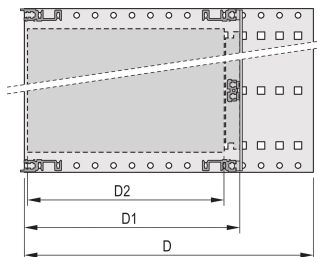

EuropacPRO 19" Subrack Kit for Backplane, Heavy, Retrofit Shielding, 6 U, 175 mm

KATALOGNUMMER

24563-461

Rear horizontal rail for backplane mounting with insulation strip

CERTIFICERINGER

FUNKTIONER

Horizontal rail type "Heavy"

Shock and Vibration resistance up to 5 g

IP 20, in accordance with IEC 60529

Shock and vibration tested to the German "Bahn" standards BN 411002, BN 411003

Internal and external dimensions in accordance with: IEC 60297-3-100, -101, IEEE 1101.1