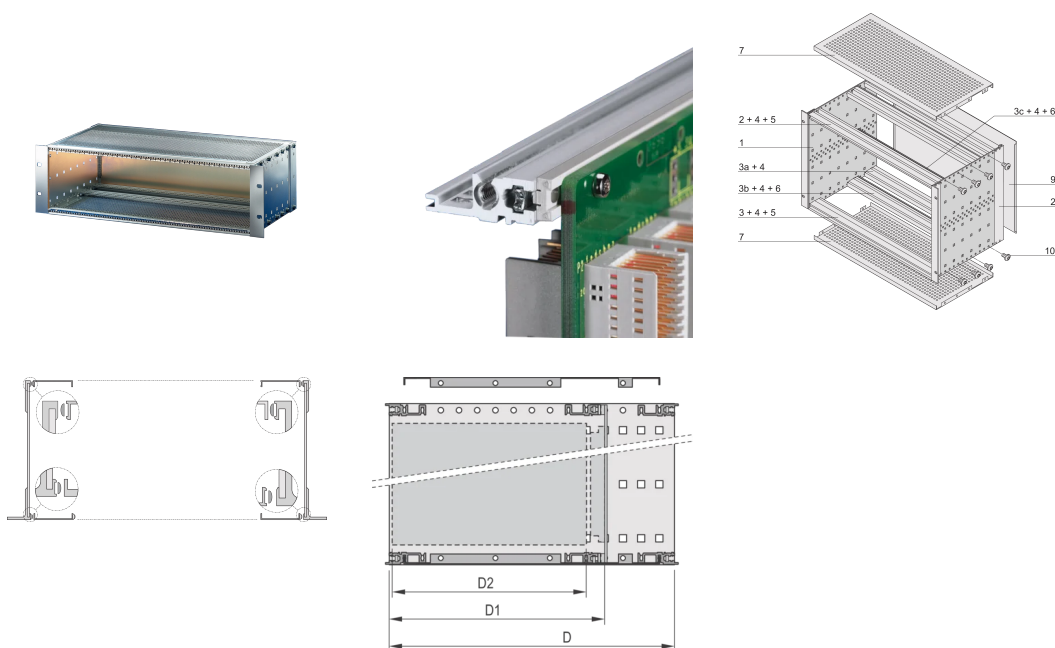

## KATALOGNUMMER

24563-474

EMC Shielded subrack for backplane mounting, heavy version with tox welded side panels.

## FUNKTIONER

Subrack with side panel type H ("Heavy"), 19" bracket is firmly fixed to side panel (tox-cold welded)

Modifications such as cutouts, different finishes or dimensions available

Supplied as space-saving flat-pack