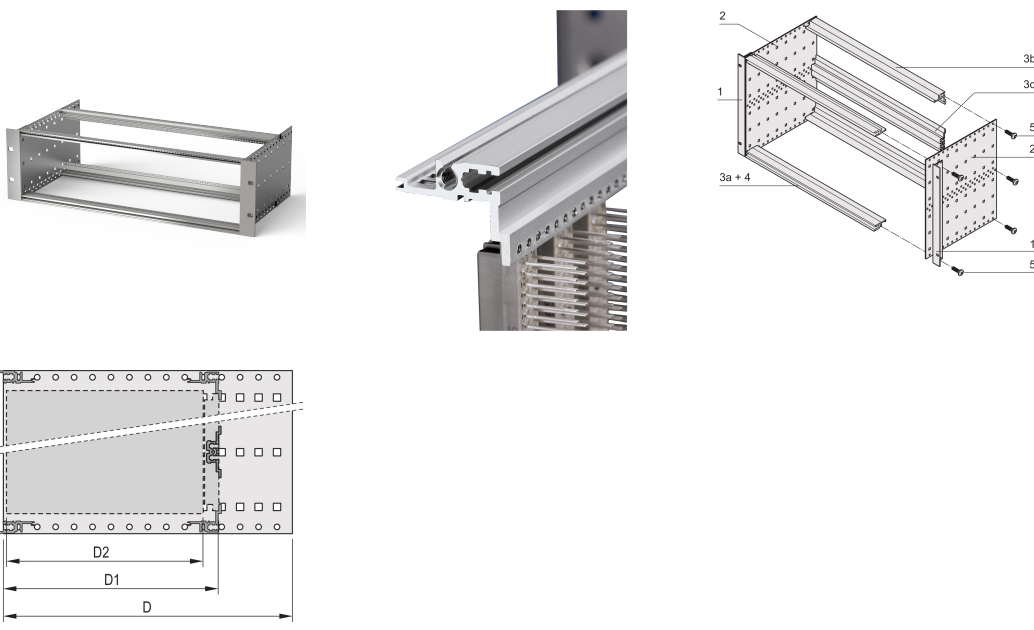

EuropacPRO 19" Subrack Kit for DIN Connector, Retrofit Shielding, 6 U, 175 mm

KATALOGNUMMER

24563-491

Non-shielded subrack for Din Connector mounting EN 60603-2 (DIN 41612).

CERTIFICERINGER

FUNKTIONER

Subrack with side panel type F ("flexible"), front 19" bracket included, depth-adjustable 19" bracket sold separately (not included in items delivered)

Aluminum construction

IP 20, in accordance with IEC 60529

Internal and external dimensions in accordance with: IEC 60297-3-100, -101, IEEE 1101.1

Rear horizontal rails for connector mounting (IEC 60603-2 / DIN 41612)