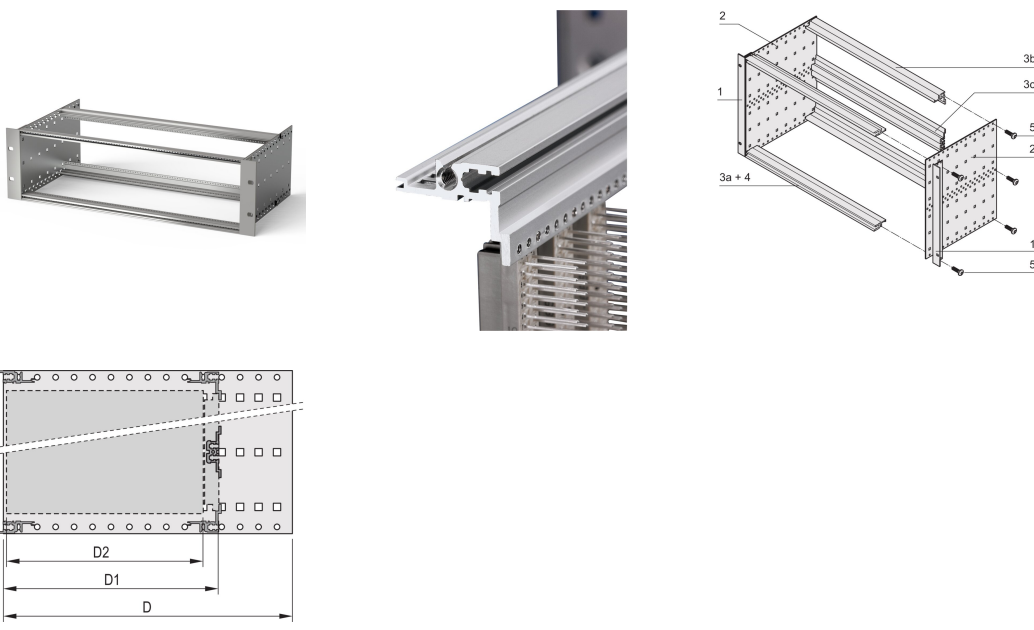

EuropacPRO 19" Subrack Kit for DIN Connector, Retrofit Shielding, 6 U, 235 mm

KATALOGNUMMER

24563-492

Non-shielded subrack for Din Connector mounting EN 60603-2 (DIN 41612).

CERTIFICERINGER

FUNKTIONER

Subrack with side panel type F ("flexible"), front 19" bracket included, depth-adjustable 19" bracket sold separately (not included in items delivered)

Aluminum construction

IP 20, in accordance with IEC 60529

Internal and external dimensions in accordance with: IEC 60297-3-100, -101, IEEE 1101.1

Rear horizontal rails for connector mounting (IEC 60603-2 / DIN 41612)

Modifications such as cutouts, different finishes or dimensions available

Supplied as space-saving flat-pack

Horizontal rail type "light"

PRODUKTEGENSKABER

Rack Height: 6U

Dybde: 235mm

Pakke mængde: 1

For Mounting: DIN Connector

Board Depth: 160mm; 220mm

Gasket Type: Stainless Steel EMC (retrofittable)

Håndtag inkluderet: No

Mounting: Rack

Complies With: IEC 60297-3-103

EMC Shielding: No

Finish: Anodized; Passivated

Materiale: Aluminium