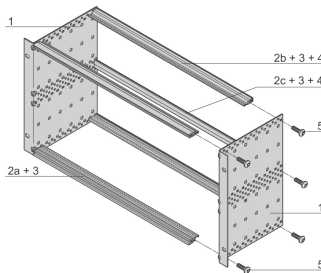

EuropacPRO 19" Subrack Kit for Backplane, Light, Unshielded, 6 U, 235 mm

KATALOGNUMMER

24564-432

Non-EMC shielded subrack for backplane mounting, light version.

CERTIFICERINGER

FUNKTIONER

Subrack with side panel type L ("light") with integrated 19" support brackets

Horizontal rail type "light"

Aluminum construction

Rear horizontal rails for backplane mounting with insulation strip

Installed load up to 7.5 kg