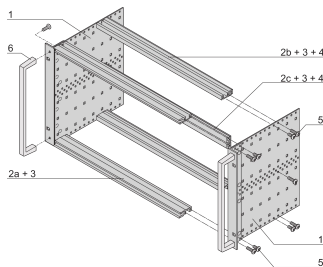

EuropacPRO 19" Subrack Kit for Backplane, Heavy, Retrofit Shielding, With Front Handle, 6 U, 355 mm

KATALOGNUMMER

24567-464

Non-EMC shielded subrack for backplane mounting, heavy version with tox welded side panels and front handle.

CERTIFICERINGER

FUNKTIONER

Subrack with side panel type H ("Heavy"), 19" bracket is firmly fixed to side panel (tox-cold welded)

Supplied as space-saving flat-pack

Rear horizontal rail for backplane mounting with insulation strip

Horizontal rail type "Heavy"

Shock and Vibration resistance up to 5 g

IP 20, in accordance with IEC 60529

Shock and vibration tested to the German "Bahn" standards BN 411002, BN 411003

Internal and external dimensions in accordance with: IEC 60297-3-100, -101, IEEE 1101.1