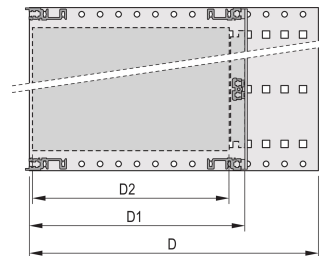

EuropacPRO 19" Subrack Kit for Backplane, Heavy, Retrofit Shielding, With Front Handle, 6 U, 355 mm

KATALOGNUMMER

24567-464

Non-EMC shielded subrack for backplane mounting, heavy version with tox welded side panels and front handle.

CERTIFICERINGER