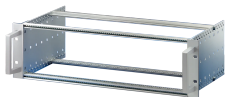

EuropacPRO 19" Subrack Kit for Backplane, Heavy, Retrofit Shielding, With Front Handle, 6 U, 355 mm

KATALOGNUMMER

24567-464

Non-EMC shielded subrack for backplane mounting, heavy version with tox welded side panels and front handle.

CERTIFICERINGER

FUNKTIONER

Subrack with side panel type H ("Heavy"), 19" bracket is firmly fixed to side panel (tox-cold welded)

Supplied as space-saving flat-pack

Rear horizontal rail for backplane mounting with insulation strip